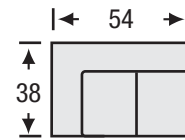

# Style No. 695

SOFA

Height: 36

LAF/RAF SOFA

Height: 36

SOFA RETURN  
LAF/RAF

Height: 36

LOVESEAT

Height: 36

LAF/RAF  
LOVESEAT

Height: 36

CHAIR

Height: 36