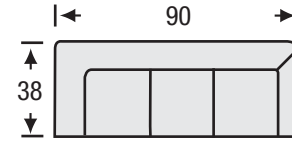

# Style No. 695

SOFA

Height: 36

LAF/RAF SOFA

Height: 36

SOFA RETURN  
LAF/RAF

Height: 36

LOVESEAT

Height: 36

LAF/RAF  
LOVESEAT

Height: 36

CHAIR

Height: 36