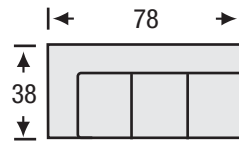

# Style No. 695

- Sinuous spring suspension
- Loose seat cushions
- Semi-attached back cushions
- Foam back cushions

# Style No. 695

SOFA

Height: 36

LAF/RAF SOFA

Height: 36

SOFA RETURN  
LAF/RAF

Height: 36

LOVESEAT

Height: 36

LAF/RAF  
LOVESEAT

Height: 36

CHAIR

Height: 36