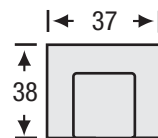

# Style No. 695

SOFA

Height: 36

LAF/RAF SOFA

Height: 36

SOFA RETURN  
LAF/RAF

Height: 36

LOVESEAT

Height: 36

LAF/RAF  
LOVESEAT

Height: 36

CHAIR

Height: 36