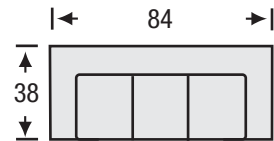

# Style No. 695

- Sinuous spring suspension
- Loose seat cushions
- Semi-attached back cushions
- Foam back cushions

# Style No. 695

SOFA

Height: 36

LAF/RAF SOFA

Height: 36

SOFA RETURN  
LAF/RAF

Height: 36

LOVESEAT

Height: 36

LAF/RAF  
LOVESEAT

Height: 36

CHAIR

Height: 36