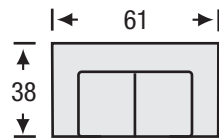

# Style No. 695

SOFA

Height: 36

LAF/RAF SOFA

Height: 36

SOFA RETURN  
LAF/RAF

Height: 36

LOVESEAT

Height: 36

LAF/RAF  
LOVESEAT

Height: 36

CHAIR

Height: 36