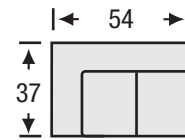

Style No. 708

- Sinuous spring suspension
- Loose seat cushions
- Semi-attached back cushions
- Foam back cushions

Style No. 708

SOFA

Height: 36

LAF/RAF SOFA

Height: 36

SOFA RETURN
LAF/RAF

Height: 36

LOVESEAT

Height: 36

LAF/RAF
LOVESEAT

Height: 36

CHAIR

Height: 36