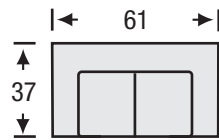

Style No. 708

- Sinuous spring suspension
- Loose seat cushions
- Semi-attached back cushions
- Foam back cushions

Style No. 708

SOFA

Height: 36

LAF/RAF SOFA

Height: 36

SOFA RETURN
LAF/RAF

Height: 36

LOVESEAT

Height: 36

LAF/RAF
LOVESEAT

Height: 36

CHAIR

Height: 36