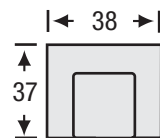

Style No. 708

- Sinuous spring suspension
- Loose seat cushions
- Semi-attached back cushions
- Foam back cushions

Style No. 708

SOFA

Height: 36

LAF/RAF SOFA

Height: 36

SOFA RETURN
LAF/RAF

Height: 36

LOVESEAT

Height: 36

LAF/RAF
LOVESEAT

Height: 36

CHAIR

Height: 36