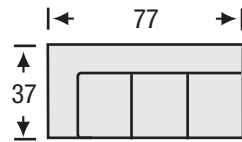

Style No. 708

- Sinuous spring suspension
- Loose seat cushions
- Semi-attached back cushions
- Foam back cushions

Style No. 708

SOFA

Height: 36

LAF/RAF SOFA

Height: 36

SOFA RETURN
LAF/RAF

Height: 36

LOVESEAT

Height: 36

LAF/RAF
LOVESEAT

Height: 36

CHAIR

Height: 36