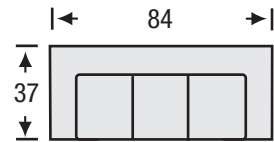

Style No. 708

- Sinuous spring suspension
- Loose seat cushions
- Semi-attached back cushions
- Foam back cushions

Style No. 708

SOFA

Height: 36

LAF/RAF SOFA

Height: 36

SOFA RETURN
LAF/RAF

Height: 36

LOVESEAT

Height: 36

LAF/RAF
LOVESEAT

Height: 36

CHAIR

Height: 36