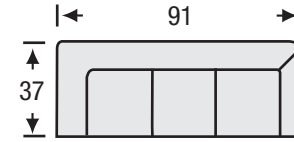

Style No. 708

- Sinuous spring suspension
- Loose seat cushions
- Semi-attached back cushions
- Foam back cushions

Style No. 708

SOFA

Height: 36

LAF/RAF SOFA

Height: 36

SOFA RETURN
LAF/RAF

Height: 36

LOVESEAT

Height: 36

LAF/RAF
LOVESEAT

Height: 36

CHAIR

Height: 36