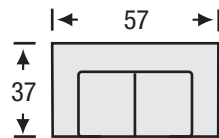

Style No. 709

- Sinuous spring suspension
- Loose seat cushions
- Semi-attached back cushions
- Foam back cushions

Style No. 709

SOFA

Height: 36

LAF/RAF SOFA

Height: 36

SOFA RETURN
LAF/RAF

Height: 36

LOVESEAT

Height: 36

LAF/RAF
LOVESEAT

Height: 36

CHAIR

Height: 36