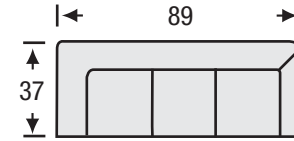

Style No. 709

- Sinuous spring suspension
- Loose seat cushions
- Semi-attached back cushions
- Foam back cushions

Style No. 709

SOFA

Height: 36

LAF/RAF SOFA

Height: 36

SOFA RETURN
LAF/RAF

Height: 36

LOVESEAT

Height: 36

LAF/RAF
LOVESEAT

Height: 36

CHAIR

Height: 36