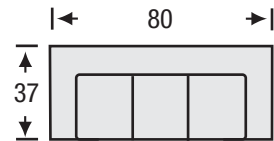

Style No. 709

- Sinuous spring suspension
- Loose seat cushions
- Semi-attached back cushions
- Foam back cushions

Style No. 709

SOFA

Height: 36

LAF/RAF SOFA

Height: 36

SOFA RETURN
LAF/RAF

Height: 36

LOVESEAT

Height: 36

LAF/RAF
LOVESEAT

Height: 36

CHAIR

Height: 36