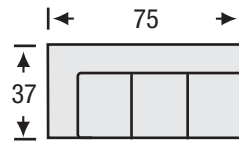

Style No. 709

- Sinuous spring suspension
- Loose seat cushions
- Semi-attached back cushions
- Foam back cushions

Style No. 709

SOFA

Height: 36

LAF/RAF SOFA

Height: 36

SOFA RETURN
LAF/RAF

Height: 36

LOVESEAT

Height: 36

LAF/RAF
LOVESEAT

Height: 36

CHAIR

Height: 36