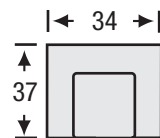

Style No. 709

- Sinuous spring suspension
- Loose seat cushions
- Semi-attached back cushions
- Foam back cushions

Style No. 709

SOFA

Height: 36

LAF/RAF SOFA

Height: 36

SOFA RETURN
LAF/RAF

Height: 36

LOVESEAT

Height: 36

LAF/RAF
LOVESEAT

Height: 36

CHAIR

Height: 36