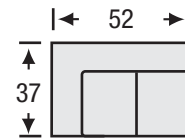

Style No. 709

- Sinuous spring suspension
- Loose seat cushions
- Semi-attached back cushions
- Foam back cushions

Style No. 709

SOFA

Height: 36

LAF/RAF SOFA

Height: 36

SOFA RETURN
LAF/RAF

Height: 36

LOVESEAT

Height: 36

LAF/RAF
LOVESEAT

Height: 36

CHAIR

Height: 36