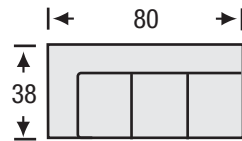

# Style No. 711

- Sinuous spring suspension
- Loose seat cushions
- Semi-attached back cushions
- Foam back cushions

# Style No. 711

SOFA

Height: 36

LAF/RAF SOFA

Height: 36

SOFA RETURN  
LAF/RAF

Height: 36

LOVESEAT

Height: 36

LAF/RAF  
LOVESEAT

Height: 36

CHAIR

Height: 36