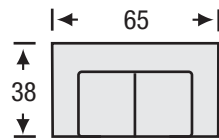

# Style No. 711

SOFA

Height: 36

LAF/RAF SOFA

Height: 36

SOFA RETURN  
LAF/RAF

Height: 36

LOVESEAT

Height: 36

LAF/RAF  
LOVESEAT

Height: 36

CHAIR

Height: 36