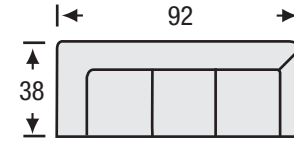

# Style No. 711

SOFA

Height: 36

LAF/RAF SOFA

Height: 36

SOFA RETURN  
LAF/RAF

Height: 36

LOVESEAT

Height: 36

LAF/RAF  
LOVESEAT

Height: 36

CHAIR

Height: 36