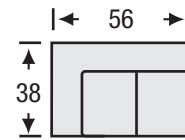

# Style No. 711

SOFA

Height: 36

LAF/RAF SOFA

Height: 36

SOFA RETURN  
LAF/RAF

Height: 36

LOVESEAT

Height: 36

LAF/RAF  
LOVESEAT

Height: 36

CHAIR

Height: 36