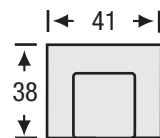

# Style No. 711

SOFA

Height: 36

LAF/RAF SOFA

Height: 36

SOFA RETURN  
LAF/RAF

Height: 36

LOVESEAT

Height: 36

LAF/RAF  
LOVESEAT

Height: 36

CHAIR

Height: 36