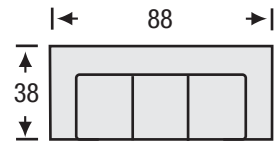

# Style No. 711

- Sinuous spring suspension
- Loose seat cushions
- Semi-attached back cushions
- Foam back cushions

# Style No. 711

SOFA

Height: 36

LAF/RAF SOFA

Height: 36

SOFA RETURN  
LAF/RAF

Height: 36

LOVESEAT

Height: 36

LAF/RAF  
LOVESEAT

Height: 36

CHAIR

Height: 36