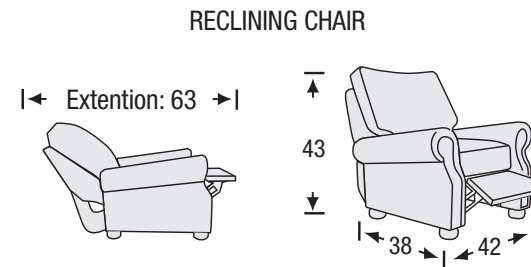

Sofa Collection

Seat Depth	21
Seat Height	20
Arm Height	27

The hallmark in luxury seating.

All measurements are approximate. Sizes may vary.

The Campio Group Fine Leather Furniture, 5770 Highway #7, Unit 1, Woodbridge, On L4L 1T8, Tel: 905.850.6636 • Fax: 905.850.6640