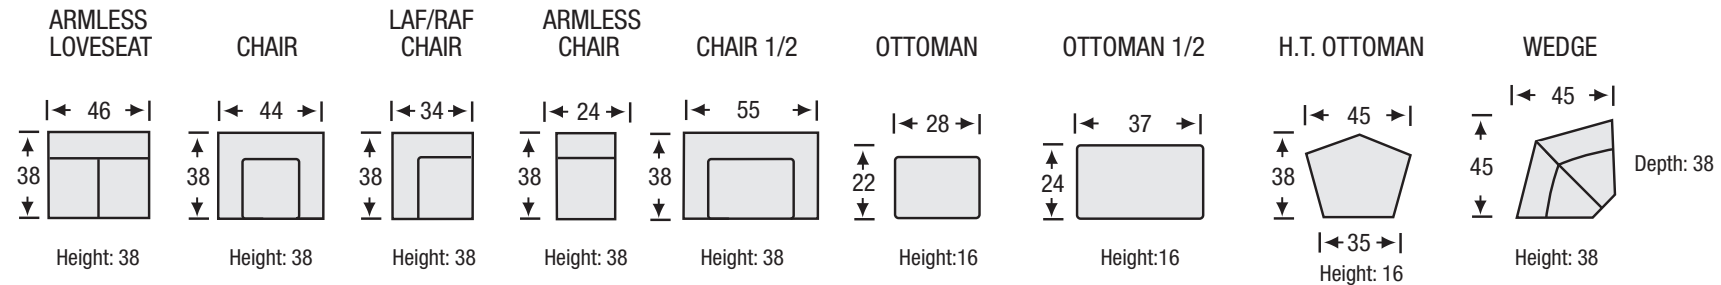

Sofa Collection

Seat Depth	21
Seat Height	20
Arm Height	27

The hallmark in luxury seating.

All measurements are approximate. Sizes may vary.

The Campio Group Fine Leather Furniture, 5770 Highway #7, Unit 1, Woodbridge, On L4L 1T8, Tel: 905.850.6636 • Fax: 905.850.6640