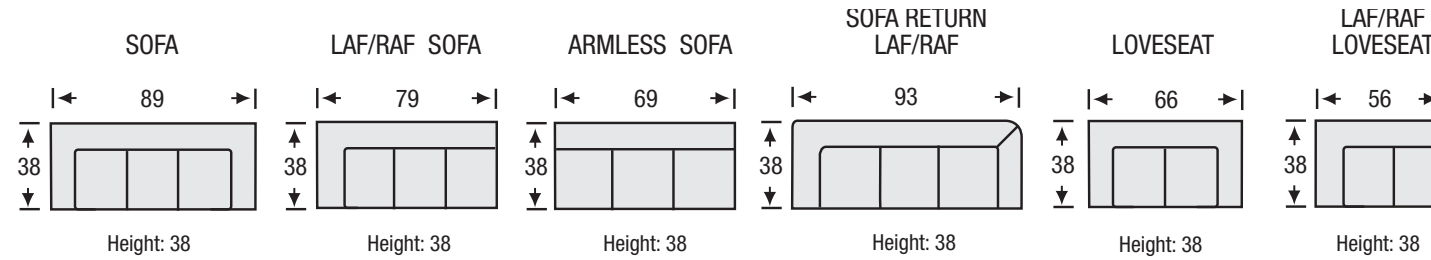

Sofa Collection

Seat Depth	21
Seat Height	20
Arm Height	27

The hallmark in luxury seating.

All measurements are approximate. Sizes may vary.

The Campio Group Fine Leather Furniture, 5770 Highway #7, Unit 1, Woodbridge, On L4L 1T8, Tel: 905.850.6636 • Fax: 905.850.6640