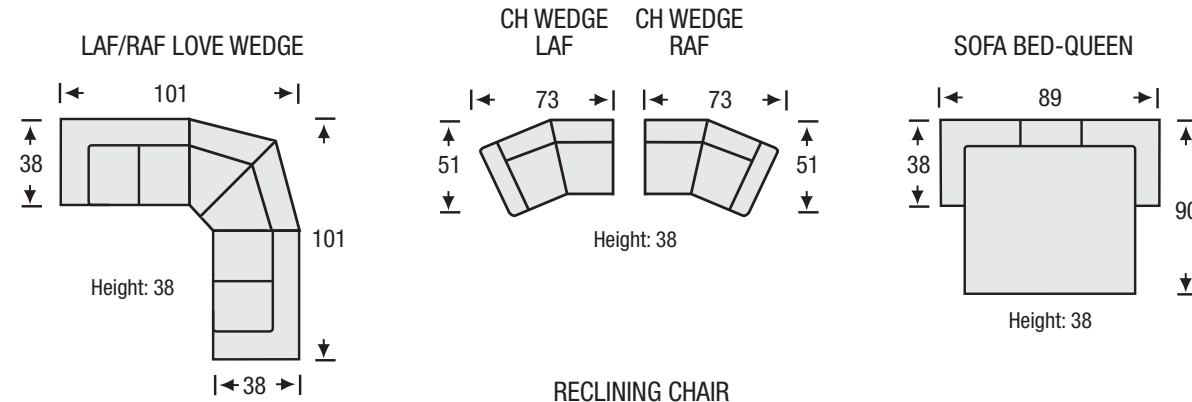

Sofa Collection

Seat Depth	21
Seat Height	20
Arm Height	27

The hallmark in luxury seating.

All measurements are approximate. Sizes may vary.

The Campio Group Fine Leather Furniture, 5770 Highway #7, Unit 1, Woodbridge, On L4L 1T8, Tel: 905.850.6636 • Fax: 905.850.6640