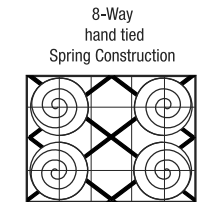

Sofa Collection

Seat Depth	21
Seat Height	20
Arm Height	27

The hallmark in luxury seating.

All measurements are approximate. Sizes may vary.

The Campio Group Fine Leather Furniture, 5770 Highway #7, Unit 1, Woodbridge, On L4L 1T8, Tel: 905.850.6636 • Fax: 905.850.6640