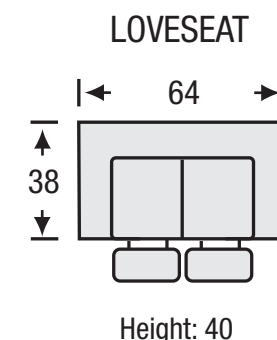

Seat Depth	21
Seat Height	20
Arm Height	27

All measurements are approximate. Sizes may vary.

The Campio Group Fine Leather Furniture, 5770 Highway #7, Unit 1, Woodbridge, On L4L 1T8, Tel: 905.850.6636 • Fax: 905.850.6640