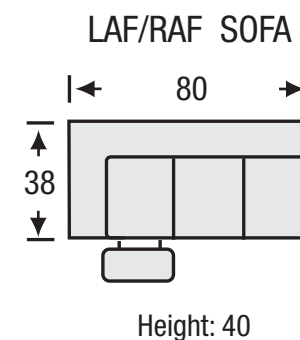

Seat Depth	21
Seat Height	20
Arm Height	27

All measurements are approximate. Sizes may vary.

The Campio Group Fine Leather Furniture, 5770 Highway #7, Unit 1, Woodbridge, On L4L 1T8, Tel: 905.850.6636 • Fax: 905.850.6640