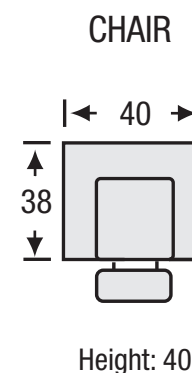

Seat Depth	21
Seat Height	20
Arm Height	27

All measurements are approximate. Sizes may vary.

The Campio Group Fine Leather Furniture, 5770 Highway #7, Unit 1, Woodbridge, On L4L 1T8, Tel: 905.850.6636 • Fax: 905.850.6640