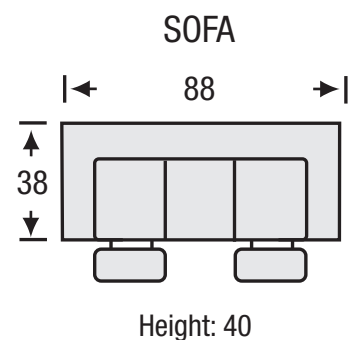

Seat Depth	21
Seat Height	20
Arm Height	27

All measurements are approximate. Sizes may vary.

The Campio Group Fine Leather Furniture, 5770 Highway #7, Unit 1, Woodbridge, On L4L 1T8, Tel: 905.850.6636 • Fax: 905.850.6640