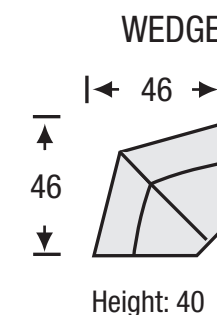

Seat Depth	21
Seat Height	20
Arm Height	27

All measurements are approximate. Sizes may vary.

The Campio Group Fine Leather Furniture, 5770 Highway #7, Unit 1, Woodbridge, On L4L 1T8, Tel: 905.850.6636 • Fax: 905.850.6640