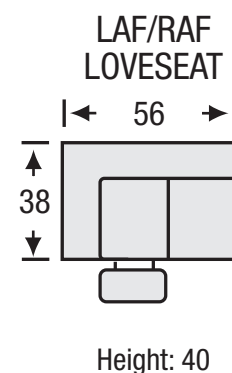

Seat Depth	21
Seat Height	20
Arm Height	27

All measurements are approximate. Sizes may vary.

The Campio Group Fine Leather Furniture, 5770 Highway #7, Unit 1, Woodbridge, On L4L 1T8, Tel: 905.850.6636 • Fax: 905.850.6640