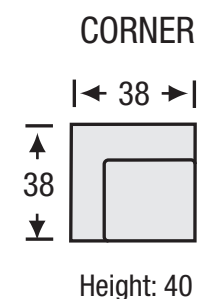

Seat Depth	21
Seat Height	20
Arm Height	27

All measurements are approximate. Sizes may vary.

The Campio Group Fine Leather Furniture, 5770 Highway #7, Unit 1, Woodbridge, On L4L 1T8, Tel: 905.850.6636 • Fax: 905.850.6640