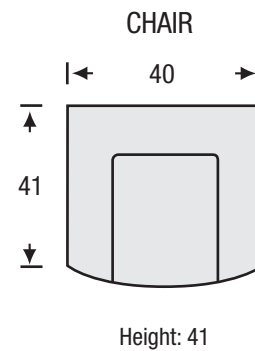

## Chair Collection

Seat Depth	25"
Seat Height	19"
Arm Height	27"

The hallmark in luxury seating.

All measurements are approximate. Sizes may vary.

The Campio Group Fine Leather Furniture, 5770 Highway #7, Unit 1, Woodbridge, On L4L 1T8, Tel: 905.850.6636 • Fax: 905.850.6640