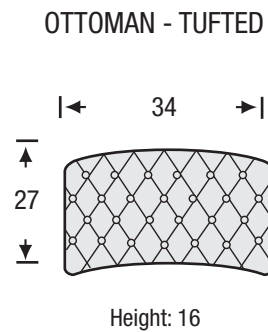

## Chair Collection

The Baron Chair features:

- 8 Way Hand Tied Spring System
- Foam and Fibre Seat
- Tufted Back
- Loose Seat Cushion

  
**LEGACY**  
LEATHER

## Chair Collection

Seat Depth	25"
Seat Height	19"
Arm Height	27"

The hallmark in luxury seating.

All measurements are approximate. Sizes may vary.

The Campio Group Fine Leather Furniture, 5770 Highway #7, Unit 1, Woodbridge, On L4L 1T8, Tel: 905.850.6636 • Fax: 905.850.6640