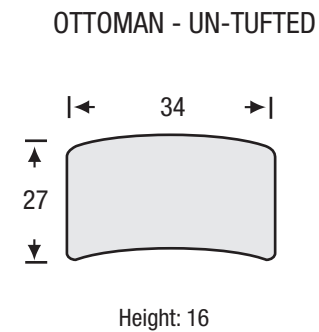

## Chair Collection

Seat Depth	25"
Seat Height	19"
Arm Height	27"

The hallmark in luxury seating.

All measurements are approximate. Sizes may vary.

The Campio Group Fine Leather Furniture, 5770 Highway #7, Unit 1, Woodbridge, On L4L 1T8, Tel: 905.850.6636 • Fax: 905.850.6640