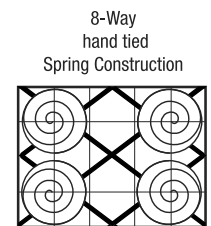

## Chair Collection

Seat Depth	25"
Seat Height	19"
Arm Height	27"

The hallmark in luxury seating.

All measurements are approximate. Sizes may vary.

The Campio Group Fine Leather Furniture, 5770 Highway #7, Unit 1, Woodbridge, On L4L 1T8, Tel: 905.850.6636 • Fax: 905.850.6640