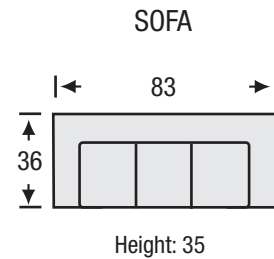

## Sofa Collection

Seat Depth	21
Seat Height	20
Arm Height	26

All measurements are approximate. Sizes may vary.

The Campio Group Fine Leather Furniture, 5770 Highway #7, Unit 1, Woodbridge, On L4L 1T8, Tel: 905.850.6636 • Fax: 905.850.6640