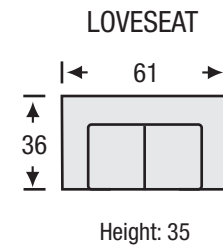

## Sofa Collection

Seat Depth	21
Seat Height	20
Arm Height	26

All measurements are approximate. Sizes may vary.

The Campio Group Fine Leather Furniture, 5770 Highway #7, Unit 1, Woodbridge, On L4L 1T8, Tel: 905.850.6636 • Fax: 905.850.6640