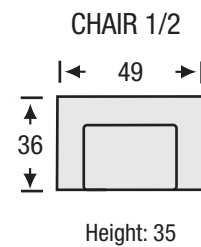

## Sofa Collection

Seat Depth	21
Seat Height	20
Arm Height	26

All measurements are approximate. Sizes may vary.

The Campio Group Fine Leather Furniture, 5770 Highway #7, Unit 1, Woodbridge, On L4L 1T8, Tel: 905.850.6636 • Fax: 905.850.6640