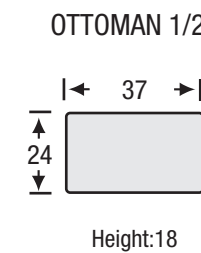

## Sofa Collection

Seat Depth	21
Seat Height	20
Arm Height	26

All measurements are approximate. Sizes may vary.

The Campio Group Fine Leather Furniture, 5770 Highway #7, Unit 1, Woodbridge, On L4L 1T8, Tel: 905.850.6636 • Fax: 905.850.6640