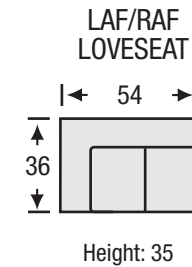

## Sofa Collection

Seat Depth	21
Seat Height	20
Arm Height	26

All measurements are approximate. Sizes may vary.

The Campio Group Fine Leather Furniture, 5770 Highway #7, Unit 1, Woodbridge, On L4L 1T8, Tel: 905.850.6636 • Fax: 905.850.6640