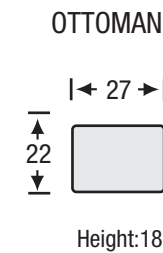

## Sofa Collection

Seat Depth	21
Seat Height	20
Arm Height	26

All measurements are approximate. Sizes may vary.

The Campio Group Fine Leather Furniture, 5770 Highway #7, Unit 1, Woodbridge, On L4L 1T8, Tel: 905.850.6636 • Fax: 905.850.6640