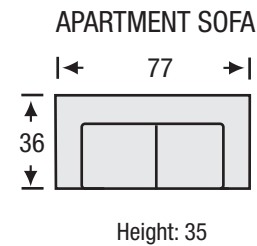

## Sofa Collection

Seat Depth	21
Seat Height	20
Arm Height	26

All measurements are approximate. Sizes may vary.

The Campio Group Fine Leather Furniture, 5770 Highway #7, Unit 1, Woodbridge, On L4L 1T8, Tel: 905.850.6636 • Fax: 905.850.6640