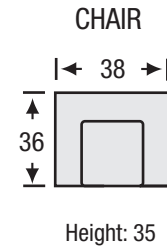

## Sofa Collection

Seat Depth	21
Seat Height	20
Arm Height	26

All measurements are approximate. Sizes may vary.

The Campio Group Fine Leather Furniture, 5770 Highway #7, Unit 1, Woodbridge, On L4L 1T8, Tel: 905.850.6636 • Fax: 905.850.6640