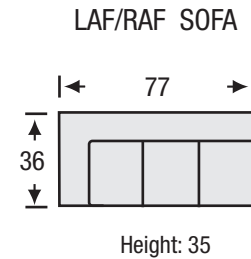

## Sofa Collection

Seat Depth	21
Seat Height	20
Arm Height	26

All measurements are approximate. Sizes may vary.

The Campio Group Fine Leather Furniture, 5770 Highway #7, Unit 1, Woodbridge, On L4L 1T8, Tel: 905.850.6636 • Fax: 905.850.6640