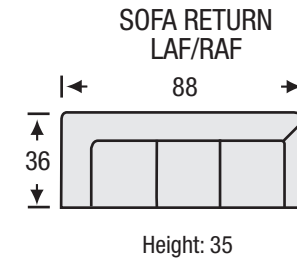

## Sofa Collection

Seat Depth	21
Seat Height	20
Arm Height	26

All measurements are approximate. Sizes may vary.

The Campio Group Fine Leather Furniture, 5770 Highway #7, Unit 1, Woodbridge, On L4L 1T8, Tel: 905.850.6636 • Fax: 905.850.6640