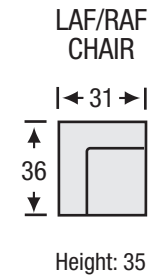

## Sofa Collection

Seat Depth	21
Seat Height	20
Arm Height	26

All measurements are approximate. Sizes may vary.

The Campio Group Fine Leather Furniture, 5770 Highway #7, Unit 1, Woodbridge, On L4L 1T8, Tel: 905.850.6636 • Fax: 905.850.6640