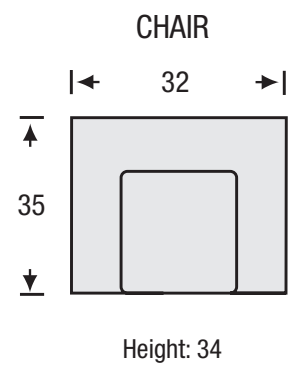

Baxter

Chair Collection

The Baxter Chair features:

- No Sag Spring System
- Foam and Fibre Seat
- Tight Back
- Loose Seat Cushion

LEGACY
LEATHER

Baxter

Chair Collection

Seat Depth	20
Seat Height	19
Arm Height	24