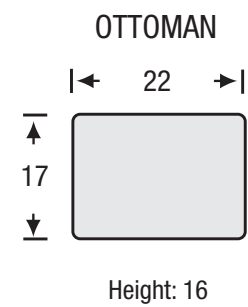

Baxter

Chair Collection

The Baxter Chair features:

- No Sag Spring System
- Foam and Fibre Seat
- Tight Back
- Loose Seat Cushion

LEGACY
LEATHER

Baxter

Chair Collection

Seat Depth	20
Seat Height	19
Arm Height	24