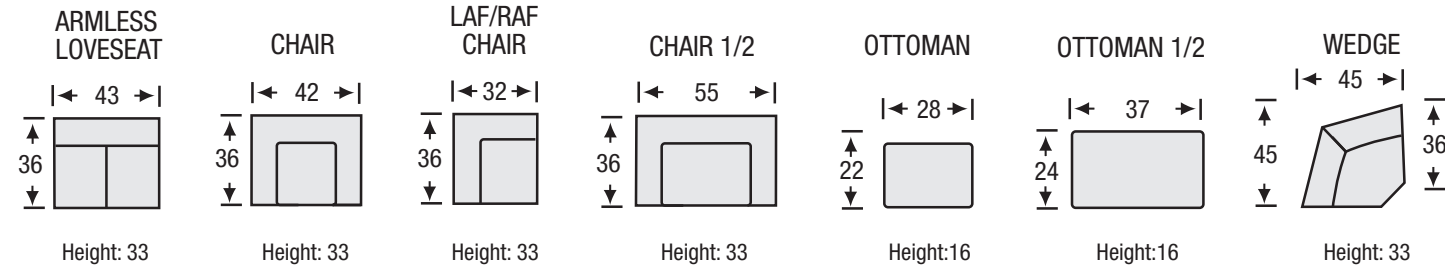

## Sofa Collection

The Bayview Sofa features:

- 8 Way Hand Tied Spring System
- Foam and Fibre Seat
- Fibre Filled Back Cushions
- Loose Seat and Loose Back

**LEGACY**  
LEATHER

## Sofa Collection

Seat Depth	21
Seat Height	20
Arm Height	27

The hallmark in luxury seating.

All measurements are approximate. Sizes may vary.

The Campio Group Fine Leather Furniture, 5770 Highway #7, Unit 1, Woodbridge, On L4L 1T8, Tel: 905.850.6636 • Fax: 905.850.6640