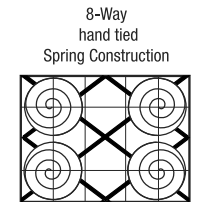

Bayview

Sofa Collection

Seat Depth	21
Seat Height	20
Arm Height	27

The hallmark in luxury seating.

All measurements are approximate. Sizes may vary.