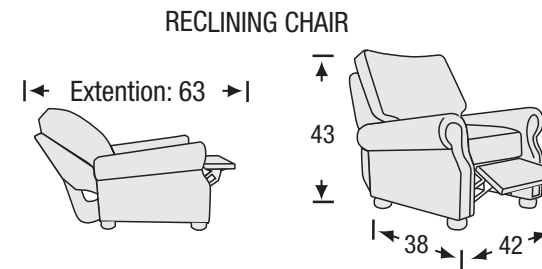

## Sofa Collection

The Bayview Sofa features:

- 8 Way Hand Tied Spring System
- Foam and Fibre Seat
- Fibre Filled Back Cushions
- Loose Seat and Loose Back

**LEGACY**  
LEATHER

## Sofa Collection

Seat Depth	21
Seat Height	20
Arm Height	27

The hallmark in luxury seating.

All measurements are approximate. Sizes may vary.

The Campio Group Fine Leather Furniture, 5770 Highway #7, Unit 1, Woodbridge, On L4L 1T8, Tel: 905.850.6636 • Fax: 905.850.6640