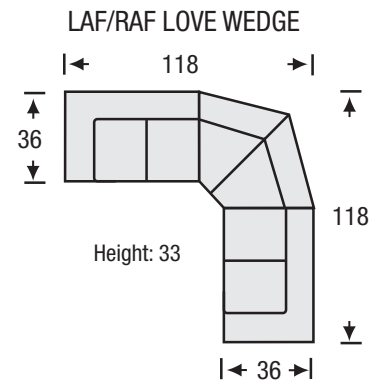

## Sofa Collection

Seat Depth	21
Seat Height	20
Arm Height	27

The hallmark in luxury seating.

All measurements are approximate. Sizes may vary.

The Campio Group Fine Leather Furniture, 5770 Highway #7, Unit 1, Woodbridge, On L4L 1T8, Tel: 905.850.6636 • Fax: 905.850.6640