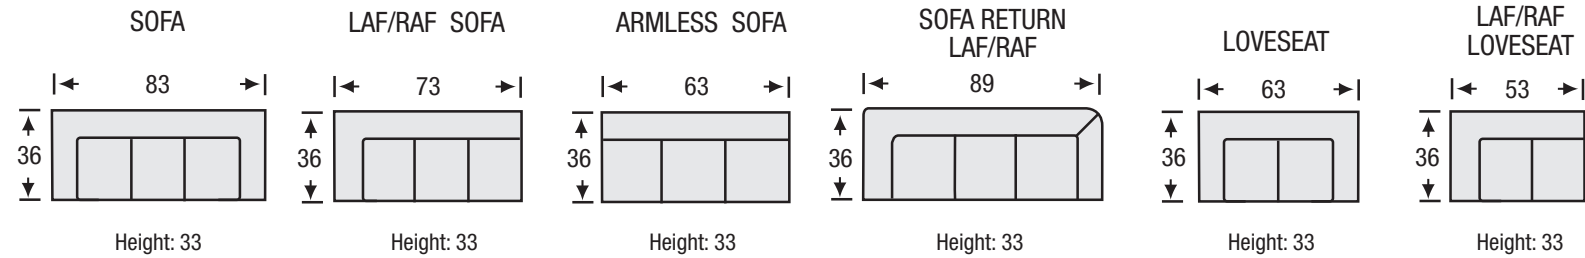

## Sofa Collection

The Bayview Sofa features:

- 8 Way Hand Tied Spring System
- Foam and Fibre Seat
- Fibre Filled Back Cushions
- Loose Seat and Loose Back

**LEGACY**  
LEATHER

## Sofa Collection

Seat Depth	21
Seat Height	20
Arm Height	27

The hallmark in luxury seating.

All measurements are approximate. Sizes may vary.

The Campio Group Fine Leather Furniture, 5770 Highway #7, Unit 1, Woodbridge, On L4L 1T8, Tel: 905.850.6636 • Fax: 905.850.6640