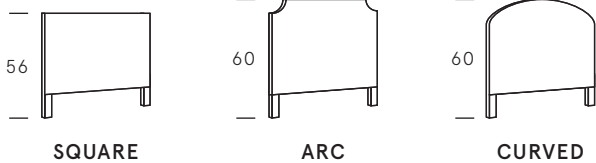

Custom Bed Collection

1. Choose Product & Size

Complete Upholstered Bed or Headboard only. Available in Full, Queen or King.

2. Choose Headboard Shape

SQUARE

ARC

CURVED

3. Choose Inside Panel Treatment

NO BORDER

WITH BORDER

4. Choose Inside Panel Treatment (If Required)

PLAIN WITH BUTTONS

SQUARE TUFT

DIAMOND TUFT

SQUARE PINCH

DIAMOND PINCH

As an inherent quality of a hand-crafted product, all dimensions are approximate.

Please note this leg will increase the overall height of the bed by 3"