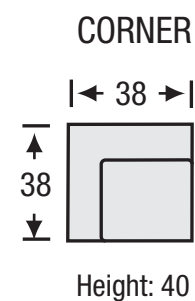

Benson Motion

Seat Depth	21
Seat Height	20
Arm Height	27

All measurements are approximate. Sizes may vary.

The Campio Group Fine Leather Furniture, 5770 Highway #7, Unit 1, Woodbridge, On L4L 1T8, Tel: 905.850.6636 • Fax: 905.850.6640