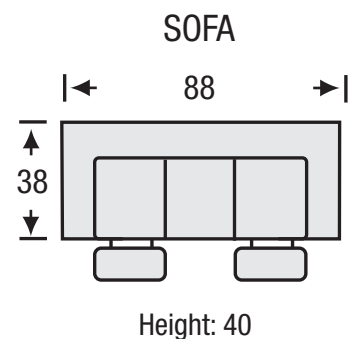

Benson Motion

Seat Depth	21
Seat Height	20
Arm Height	27

All measurements are approximate. Sizes may vary.

The Campio Group Fine Leather Furniture, 5770 Highway #7, Unit 1, Woodbridge, On L4L 1T8, Tel: 905.850.6636 • Fax: 905.850.6640