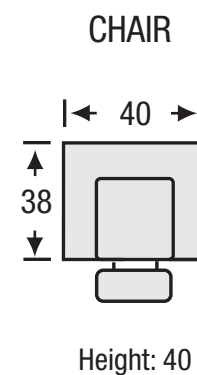

Benson Motion

Seat Depth	21
Seat Height	20
Arm Height	27

All measurements are approximate. Sizes may vary.

The Campio Group Fine Leather Furniture, 5770 Highway #7, Unit 1, Woodbridge, On L4L 1T8, Tel: 905.850.6636 • Fax: 905.850.6640