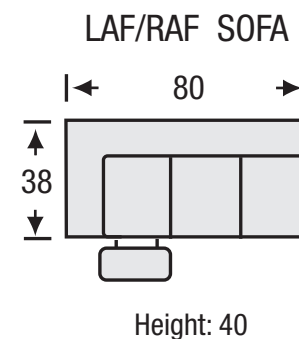

Benson Motion

Seat Depth	21
Seat Height	20
Arm Height	27

All measurements are approximate. Sizes may vary.

The Campio Group Fine Leather Furniture, 5770 Highway #7, Unit 1, Woodbridge, On L4L 1T8, Tel: 905.850.6636 • Fax: 905.850.6640