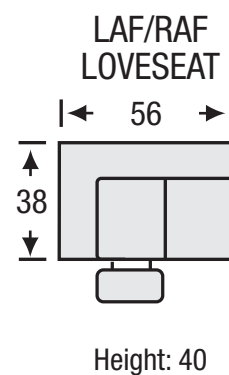

Benson Motion

Seat Depth	21
Seat Height	20
Arm Height	27

All measurements are approximate. Sizes may vary.

The Campio Group Fine Leather Furniture, 5770 Highway #7, Unit 1, Woodbridge, On L4L 1T8, Tel: 905.850.6636 • Fax: 905.850.6640