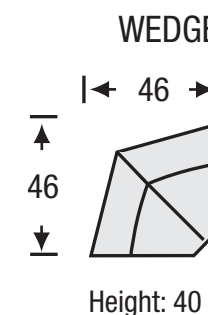

Benson Motion

The Benson Motion features:

- Hardwood Frame Construction
- Pocket Coil Seating with Feather Blend Topper
- Fibre Filled Back Cushions
- Loose Seat Cushions
- Removable Back Cushions

LEGACY
LEATHER
-MOTION-

Benson Motion

Seat Depth	21
Seat Height	20
Arm Height	27

All measurements are approximate. Sizes may vary.

The Campio Group Fine Leather Furniture, 5770 Highway #7, Unit 1, Woodbridge, On L4L 1T8, Tel: 905.850.6636 • Fax: 905.850.6640