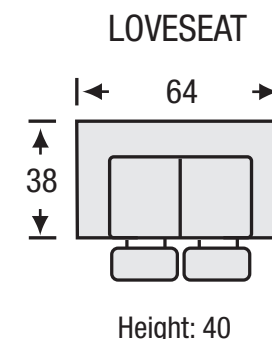

Benson Motion

Seat Depth	21
Seat Height	20
Arm Height	27

All measurements are approximate. Sizes may vary.

The Campio Group Fine Leather Furniture, 5770 Highway #7, Unit 1, Woodbridge, On L4L 1T8, Tel: 905.850.6636 • Fax: 905.850.6640