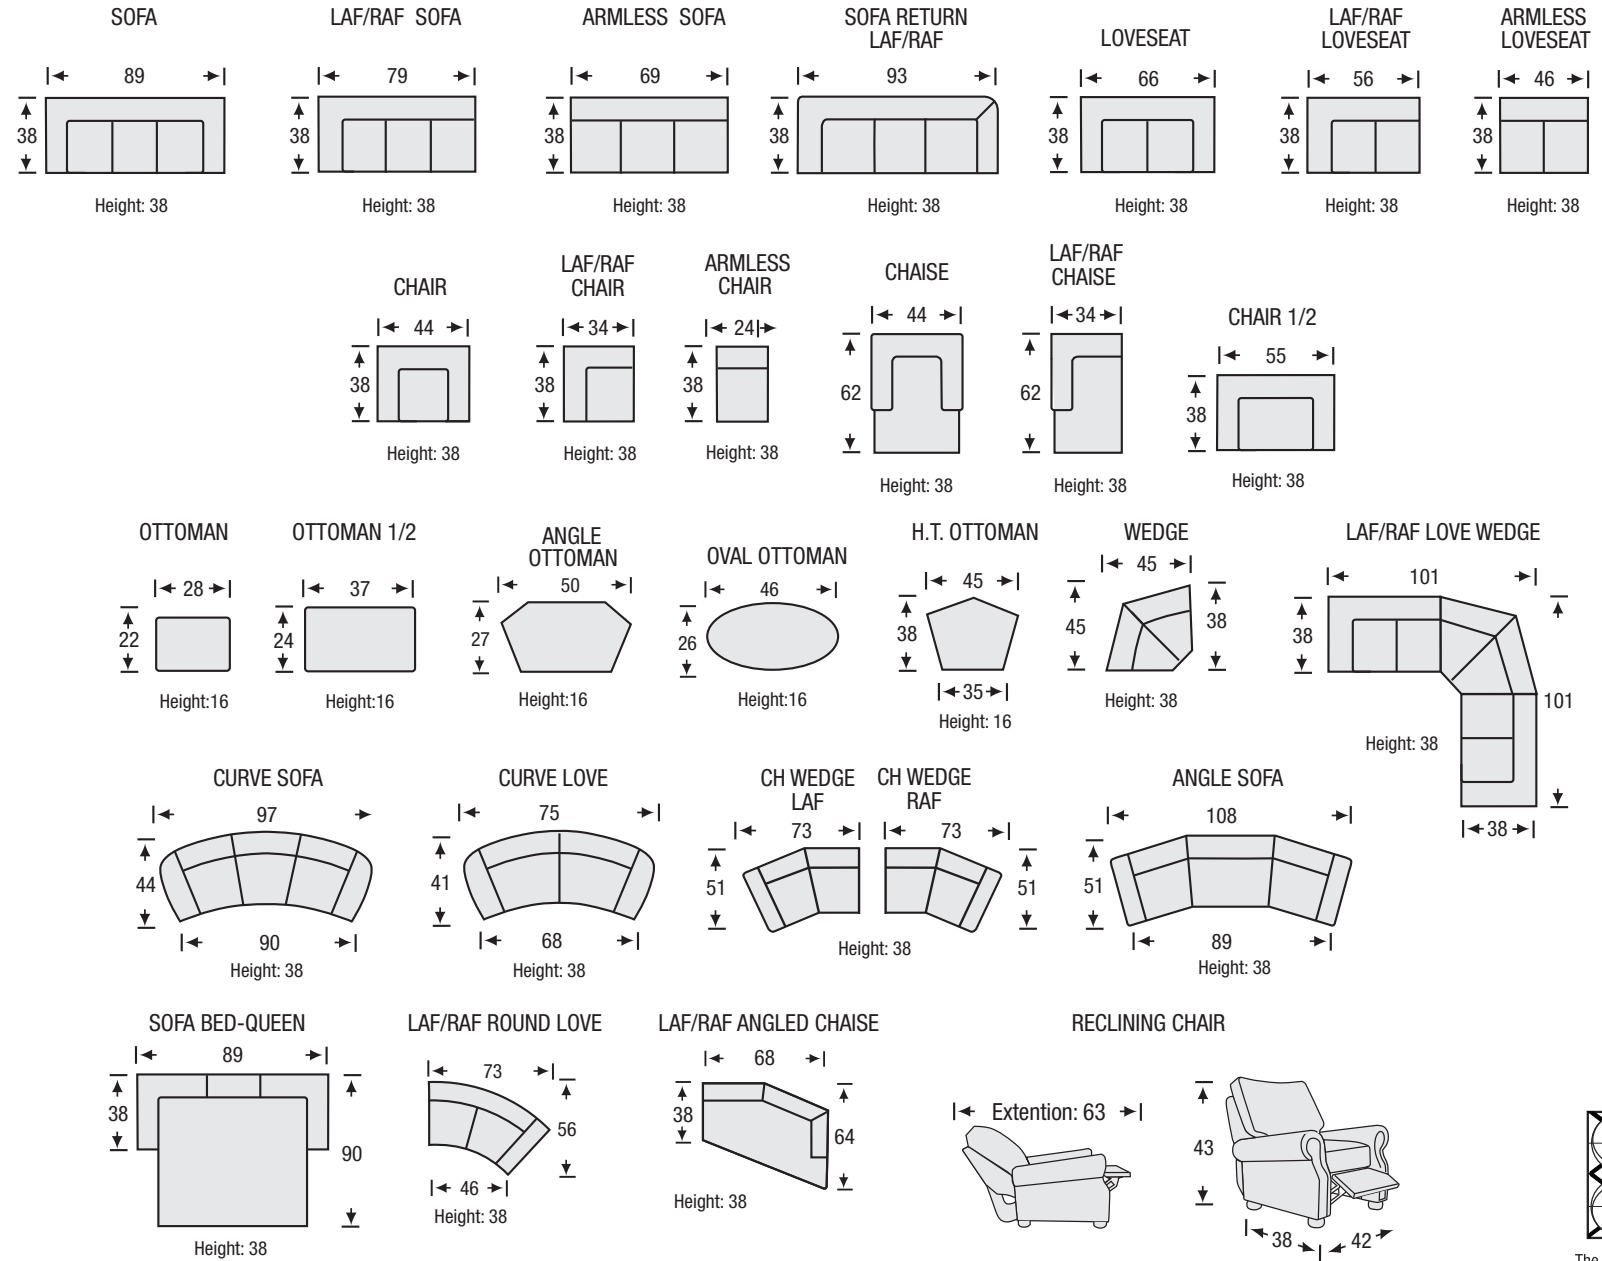

Beverley

Sofa Collection

The Beverly Sofa features:

- 8 Way Hand Tied Spring System
- Pocket Coil Seating with Feather Blend Topper
- Fibre Filled Back Cushions
- Loose Seat and Loose Back

LEGACY
LEATHER

Beverley

Sofa Collection

Seat Depth	21
Seat Height	20
Arm Height	27

All measurements are approximate. Sizes may vary.

The hallmark in luxury seating.

The Campio Group Fine Leather Furniture, 5770 Highway #7, Unit 1, Woodbridge, On L4L 1T8, Tel: 905.850.6636 • Fax: 905.850.6640