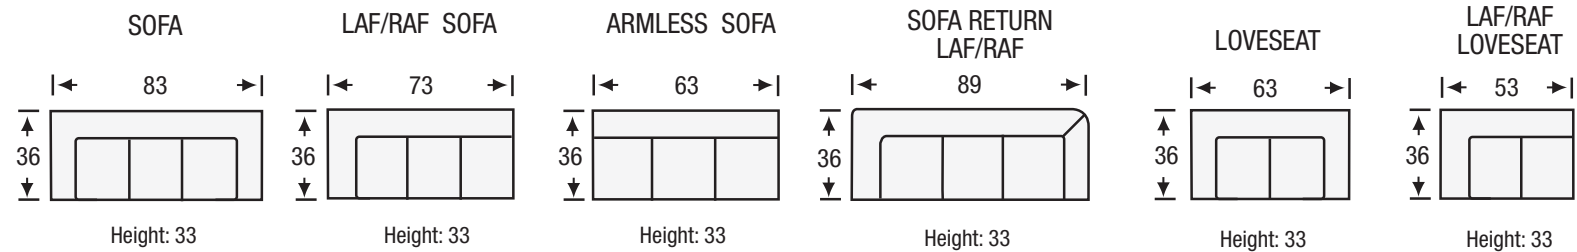

Bloor

Sofa Collection

The Bloor Sofa features:

- 8 Way Hand Tied Spring System
- Foam and Fiber Seat
- Fibre Filled Back Cushions
- Loose Seat and Loose Back

LEGACY
LEATHER

Bloor

Sofa Collection

Seat Depth	21
Seat Height	20
Arm Height	27