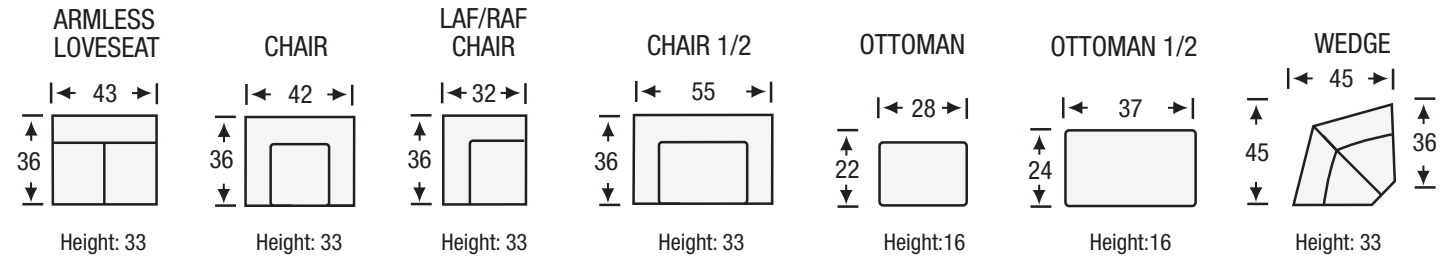

Bloor

Sofa Collection

The Bloor Sofa features:

- 8 Way Hand Tied Spring System
- Foam and Fiber Seat
- Fibre Filled Back Cushions
- Loose Seat and Loose Back

LEGACY
LEATHER

Bloor

Sofa Collection

Seat Depth	21
Seat Height	20
Arm Height	27