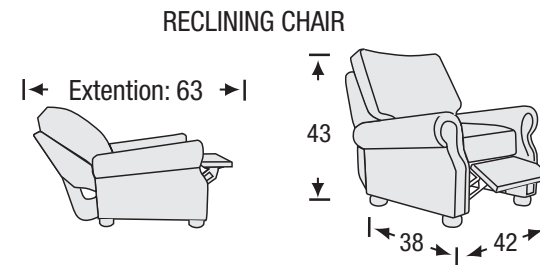

Bloor

Sofa Collection

The Bloor Sofa features:

- 8 Way Hand Tied Spring System
- Foam and Fiber Seat
- Fibre Filled Back Cushions
- Loose Seat and Loose Back

LEGACY
LEATHER

Bloor

Sofa Collection

Seat Depth	21
Seat Height	20
Arm Height	27