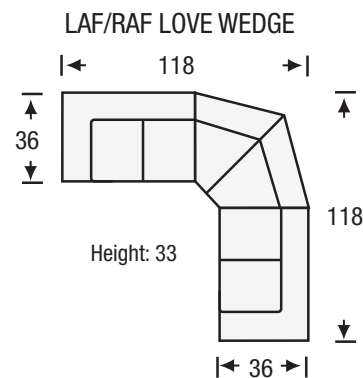

Bloor

Sofa Collection

The Bloor Sofa features:

- 8 Way Hand Tied Spring System
- Foam and Fiber Seat
- Fibre Filled Back Cushions
- Loose Seat and Loose Back

LEGACY
LEATHER

Bloor

Sofa Collection

Seat Depth	21
Seat Height	20
Arm Height	27