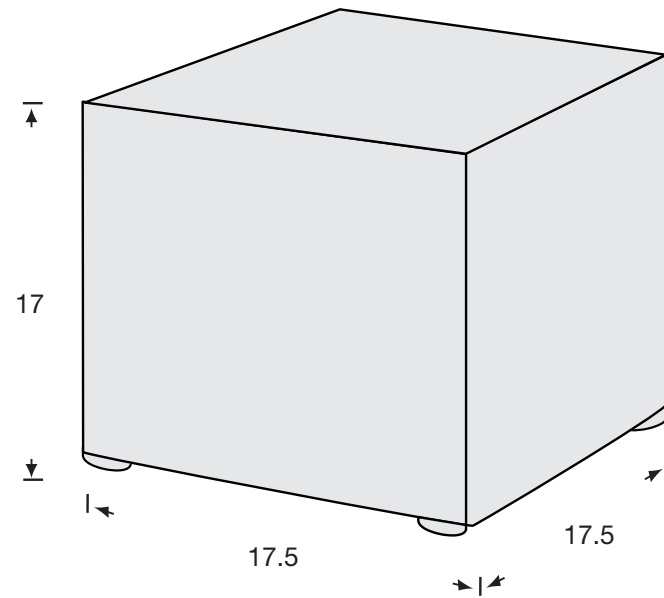

Continental

Ottoman

LEGACY
LEATHER

Continental

Ottoman

All measurements are approximate. Sizes may vary.

The Campio Group Fine Leather Furniture, 5770 Highway #7, Unit 1, Woodbridge, On L4L 1T8, Tel: 905.850.6636 • Fax: 905.850.6640