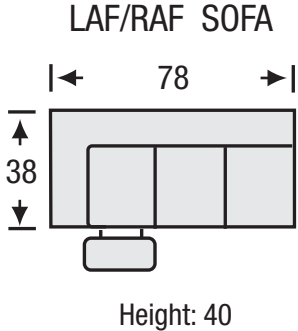

# Dennison Motion

Seat Depth	21"
Seat Height	20"
Arm Height	24"

All measurements are approximate. Sizes may vary.

The Campio Group Fine Leather Furniture, 5770 Highway #7, Unit 1, Woodbridge, On L4L 1T8, Tel: 905.850.6636 • Fax: 905.850.6640