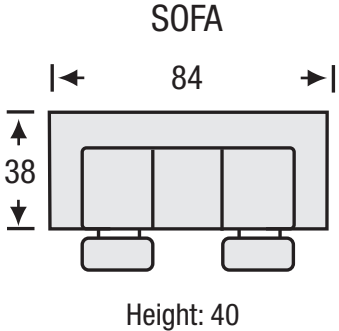

# Dennison Motion

Seat Depth	21"
Seat Height	20"
Arm Height	24"

All measurements are approximate. Sizes may vary.

The Campio Group Fine Leather Furniture, 5770 Highway #7, Unit 1, Woodbridge, On L4L 1T8, Tel: 905.850.6636 • Fax: 905.850.6640