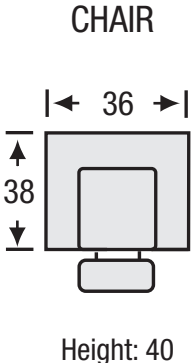

# Dennison Motion

Seat Depth	21"
Seat Height	20"
Arm Height	24"

All measurements are approximate. Sizes may vary.

The Campio Group Fine Leather Furniture, 5770 Highway #7, Unit 1, Woodbridge, On L4L 1T8, Tel: 905.850.6636 • Fax: 905.850.6640