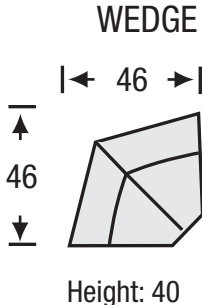

# Dennison Motion

Seat Depth	21"
Seat Height	20"
Arm Height	24"

All measurements are approximate. Sizes may vary.

The Campio Group Fine Leather Furniture, 5770 Highway #7, Unit 1, Woodbridge, On L4L 1T8, Tel: 905.850.6636 • Fax: 905.850.6640