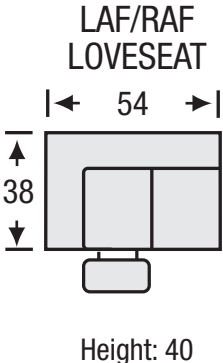

# Dennison Motion

Seat Depth	21"
Seat Height	20"
Arm Height	24"

All measurements are approximate. Sizes may vary.

The Campio Group Fine Leather Furniture, 5770 Highway #7, Unit 1, Woodbridge, On L4L 1T8, Tel: 905.850.6636 • Fax: 905.850.6640