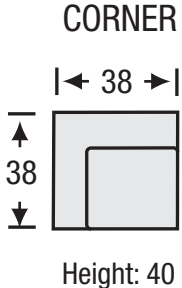

# Dennison Motion

Seat Depth	21"
Seat Height	20"
Arm Height	24"

All measurements are approximate. Sizes may vary.

The Campio Group Fine Leather Furniture, 5770 Highway #7, Unit 1, Woodbridge, On L4L 1T8, Tel: 905.850.6636 • Fax: 905.850.6640