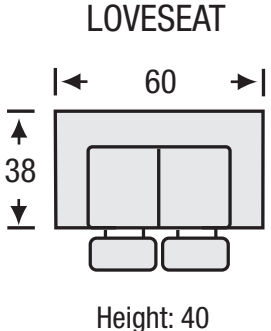

# Dennison Motion

Seat Depth	21"
Seat Height	20"
Arm Height	24"

All measurements are approximate. Sizes may vary.

The Campio Group Fine Leather Furniture, 5770 Highway #7, Unit 1, Woodbridge, On L4L 1T8, Tel: 905.850.6636 • Fax: 905.850.6640