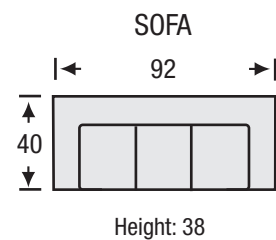

## Sofa Collection

Seat Depth	21
Seat Height	20
Arm Height	27

8-Way  
hand tied  
Spring Construction

The hallmark in luxury seating.

All measurements are approximate. Sizes may vary.

The Campio Group Fine Leather Furniture, 5770 Highway #7, Unit 1, Woodbridge, On L4L 1T8, Tel: 905.850.6636 • Fax: 905.850.6640