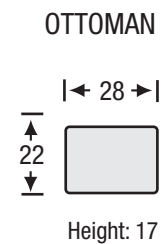

## Sofa Collection

Seat Depth	21
Seat Height	20
Arm Height	27

8-Way  
hand tied  
Spring Construction

The hallmark in luxury seating.

All measurements are approximate. Sizes may vary.

The Campio Group Fine Leather Furniture, 5770 Highway #7, Unit 1, Woodbridge, On L4L 1T8, Tel: 905.850.6636 • Fax: 905.850.6640