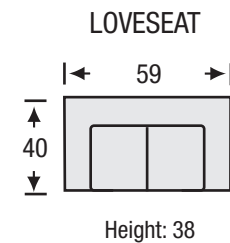

## Sofa Collection

Seat Depth	21
Seat Height	20
Arm Height	27

8-Way  
hand tied  
Spring Construction

The hallmark in luxury seating.

All measurements are approximate. Sizes may vary.

The Campio Group Fine Leather Furniture, 5770 Highway #7, Unit 1, Woodbridge, On L4L 1T8, Tel: 905.850.6636 • Fax: 905.850.6640