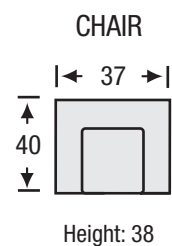

## Sofa Collection

Seat Depth	21
Seat Height	20
Arm Height	27

8-Way  
hand tied  
Spring Construction

The hallmark in luxury seating.

All measurements are approximate. Sizes may vary.

The Campio Group Fine Leather Furniture, 5770 Highway #7, Unit 1, Woodbridge, On L4L 1T8, Tel: 905.850.6636 • Fax: 905.850.6640