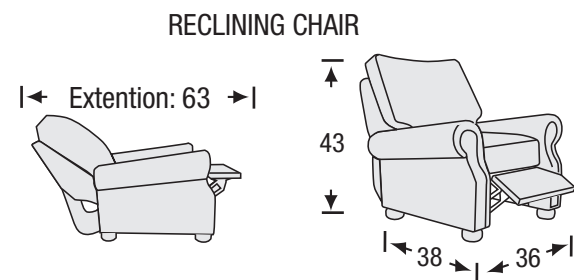

## Sofa Collection

The Helene Sofa features:

- 8 Way Hand Tied Spring System
- Pocket Coil Seating with Feather Blend Topper
- Fibre Filled Back Cushions
- Loose Seat and Loose Back

  
**LEGACY**  
LEATHER

## Sofa Collection

Seat Depth	21
Seat Height	20
Arm Height	27

8-Way  
hand tied  
Spring Construction

The hallmark in luxury seating.

All measurements are approximate. Sizes may vary.

The Campio Group Fine Leather Furniture, 5770 Highway #7, Unit 1, Woodbridge, On L4L 1T8, Tel: 905.850.6636 • Fax: 905.850.6640