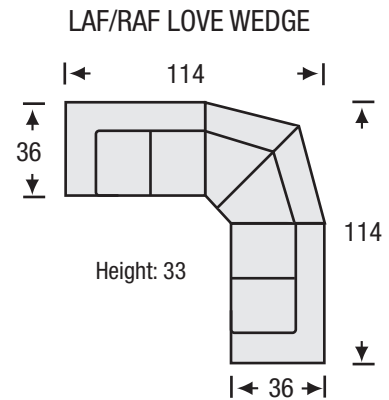

Hendrix

Sofa Collection

The Hendrix Sofa features:

- 8 Way Hand Tied Spring System
- Foam and Fibre Seat
- Fibre Filled Back Cushions
- Loose Seat and Loose Back

LEGACY
LEATHER

Hendrix

Sofa Collection

Seat Depth	20
Seat Height	19
Arm Height	24