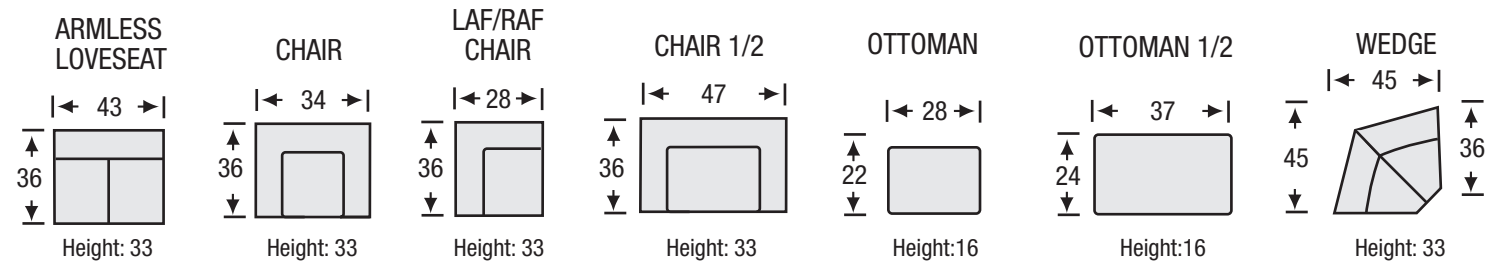

Hendrix

Sofa Collection

The Hendrix Sofa features:

- 8 Way Hand Tied Spring System
- Foam and Fibre Seat
- Fibre Filled Back Cushions
- Loose Seat and Loose Back

LEGACY
LEATHER

Hendrix

Sofa Collection

Seat Depth	20
Seat Height	19
Arm Height	24