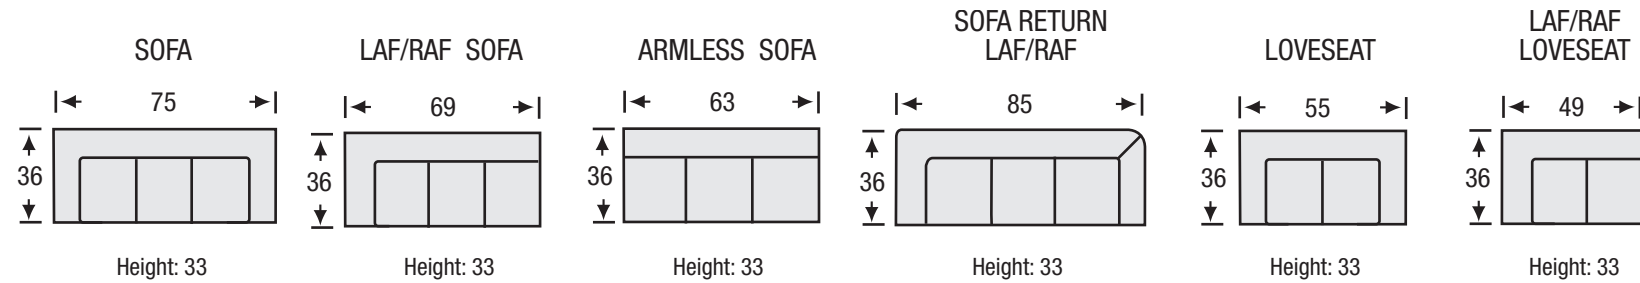

Hendrix

Sofa Collection

The Hendrix Sofa features:

- 8 Way Hand Tied Spring System
- Foam and Fibre Seat
- Fibre Filled Back Cushions
- Loose Seat and Loose Back

LEGACY
LEATHER

Hendrix

Sofa Collection

Seat Depth	20
Seat Height	19
Arm Height	24