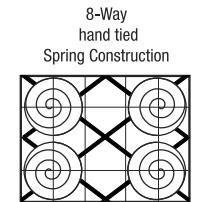

Hendrix

Sofa Collection

The Hendrix Sofa features:

- 8 Way Hand Tied Spring System
- Foam and Fibre Seat
- Fibre Filled Back Cushions
- Loose Seat and Loose Back

LEGACY
LEATHER

Hendrix

Sofa Collection

Seat Depth	20
Seat Height	19
Arm Height	24