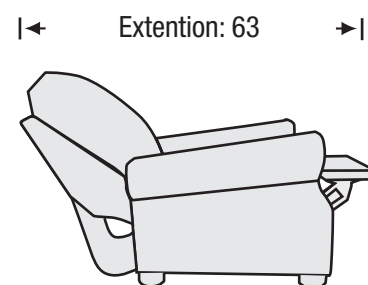

Holmes

Recliner

The Holmes Recliner features:

- Pocket Coil Seating with Feather Blend Topper
- Fibre Filled Back Cushions
- Tight Seat

LEGACY
LEATHER

Holmes

Recliner

Seat Depth	20"
Seat Height	20"
Arm Height	28"