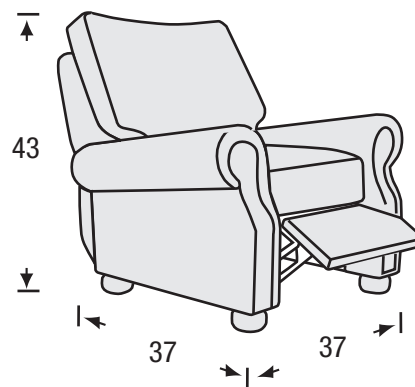

Holmes

Recliner

The Holmes Recliner features:

- Pocket Coil Seating with Feather Blend Topper
- Fibre Filled Back Cushions
- Tight Seat

LEGACY
LEATHER

Holmes

Recliner

Seat Depth	20"
Seat Height	20"
Arm Height	28"