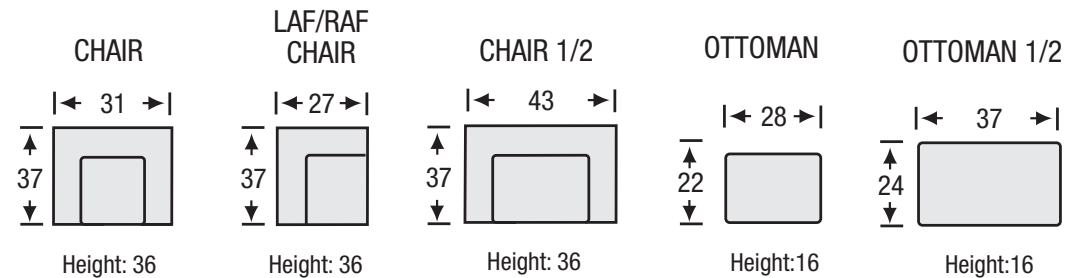

## Sofa Collection

The Isa Sofa features:

- 8 Way Hand Tied Spring System
- Pocket Coil Seating with Feather Blend Topper
- Fibre Filled Back Cushions
- Loose Seat and Loose Back

**LEGACY**  
LEATHER

## Sofa Collection

Seat Depth	19
Seat Height	20
Arm Height	26

8-Way  
hand tied  
Spring Construction

The hallmark in luxury seating.

All measurements are approximate. Sizes may vary.

The Campio Group Fine Leather Furniture, 5770 Highway #7, Unit 1, Woodbridge, On L4L 1T8, Tel: 905.850.6636 • Fax: 905.850.6640