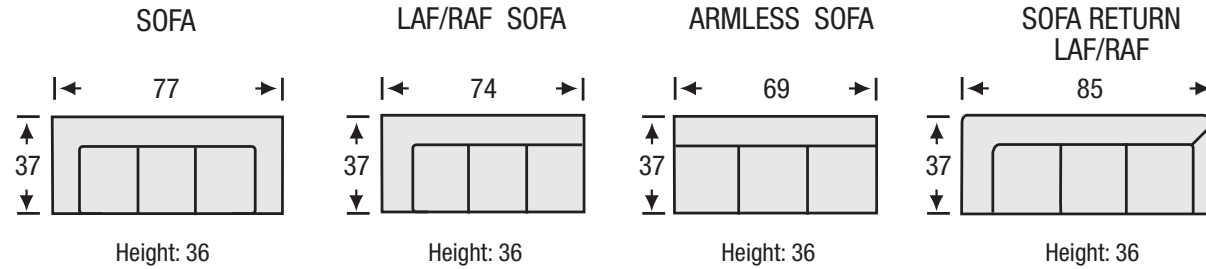

## Sofa Collection

The Isa Sofa features:

- 8 Way Hand Tied Spring System
- Pocket Coil Seating with Feather Blend Topper
- Fibre Filled Back Cushions
- Loose Seat and Loose Back

**LEGACY**  
LEATHER

## Sofa Collection

Seat Depth	19
Seat Height	20
Arm Height	26

8-Way  
hand tied  
Spring Construction

The hallmark in luxury seating.

All measurements are approximate. Sizes may vary.

The Campio Group Fine Leather Furniture, 5770 Highway #7, Unit 1, Woodbridge, On L4L 1T8, Tel: 905.850.6636 • Fax: 905.850.6640