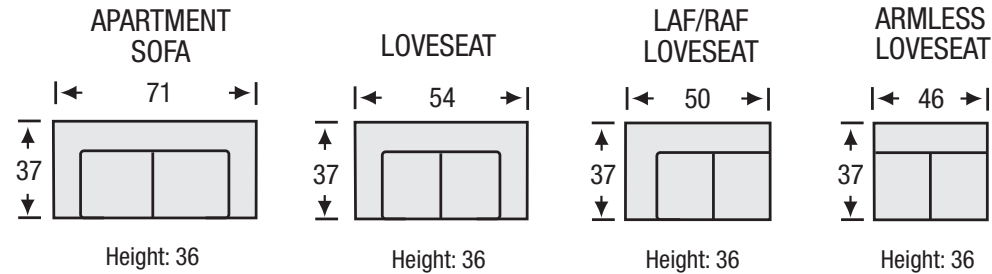

## Sofa Collection

The Isa Sofa features:

- 8 Way Hand Tied Spring System
- Pocket Coil Seating with Feather Blend Topper
- Fibre Filled Back Cushions
- Loose Seat and Loose Back

**LEGACY**  
LEATHER

## Sofa Collection

Seat Depth	19
Seat Height	20
Arm Height	26

8-Way  
hand tied  
Spring Construction

The hallmark in luxury seating.

All measurements are approximate. Sizes may vary.

The Campio Group Fine Leather Furniture, 5770 Highway #7, Unit 1, Woodbridge, On L4L 1T8, Tel: 905.850.6636 • Fax: 905.850.6640