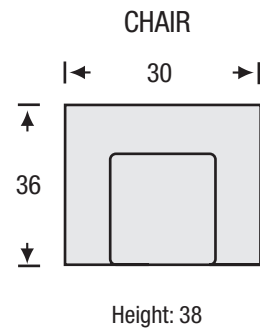

Jenny

Chair Collection

The Jenny Chair features:

- No Sag Spring System
- Foam Seat Cushion with Feather Blend Topper
- Tight Back
- Loose Seat Cushion

Jenny

Chair Collection

Seat Depth	22"
Seat Height	18"
Arm Height	22"