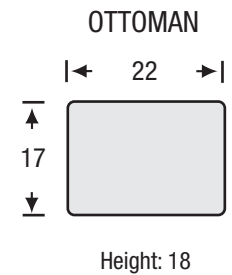

Jenny

Chair Collection

The Jenny Chair features:

- No Sag Spring System
- Foam Seat Cushion with Feather Blend Topper
- Tight Back
- Loose Seat Cushion

Jenny

Chair Collection

Seat Depth	22"
Seat Height	18"
Arm Height	22"