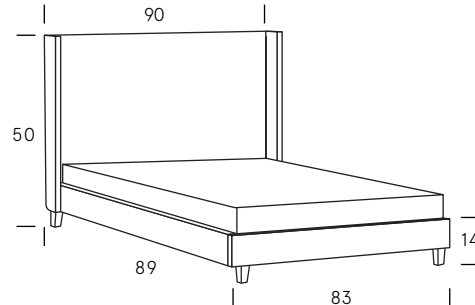

Milano Bed Collection

Standard Features

Complete bed with headboard and rails. Available in Queen or King size. 6" metal leg.
Platform base. Available in fabric or leather. Bench-made in Canada.

QUEEN

KING

Metal Finishes

Chrome

Gold

Black

Standard Box Spring

Slats sit 2" from top of the bed rail to top of platform.

As an inherent quality of a hand-crafted product, all dimensions are approximate.