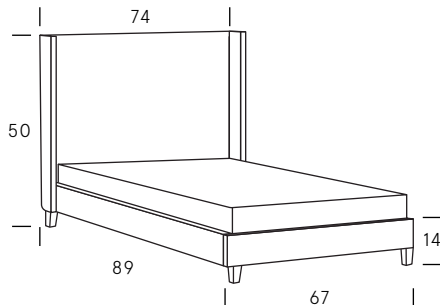

Milano Bed Collection

Standard Features

Complete bed with headboard and rails. Available in Queen or King size. 6" metal leg.
Platform base. Available in fabric or leather. Bench-made in Canada.

QUEEN

KING

Metal Finishes

Chrome

Gold

Black

Standard Box Spring

Slats sit 2" from top of the bed rail to top of platform.

As an inherent quality of a hand-crafted product, all dimensions are approximate.