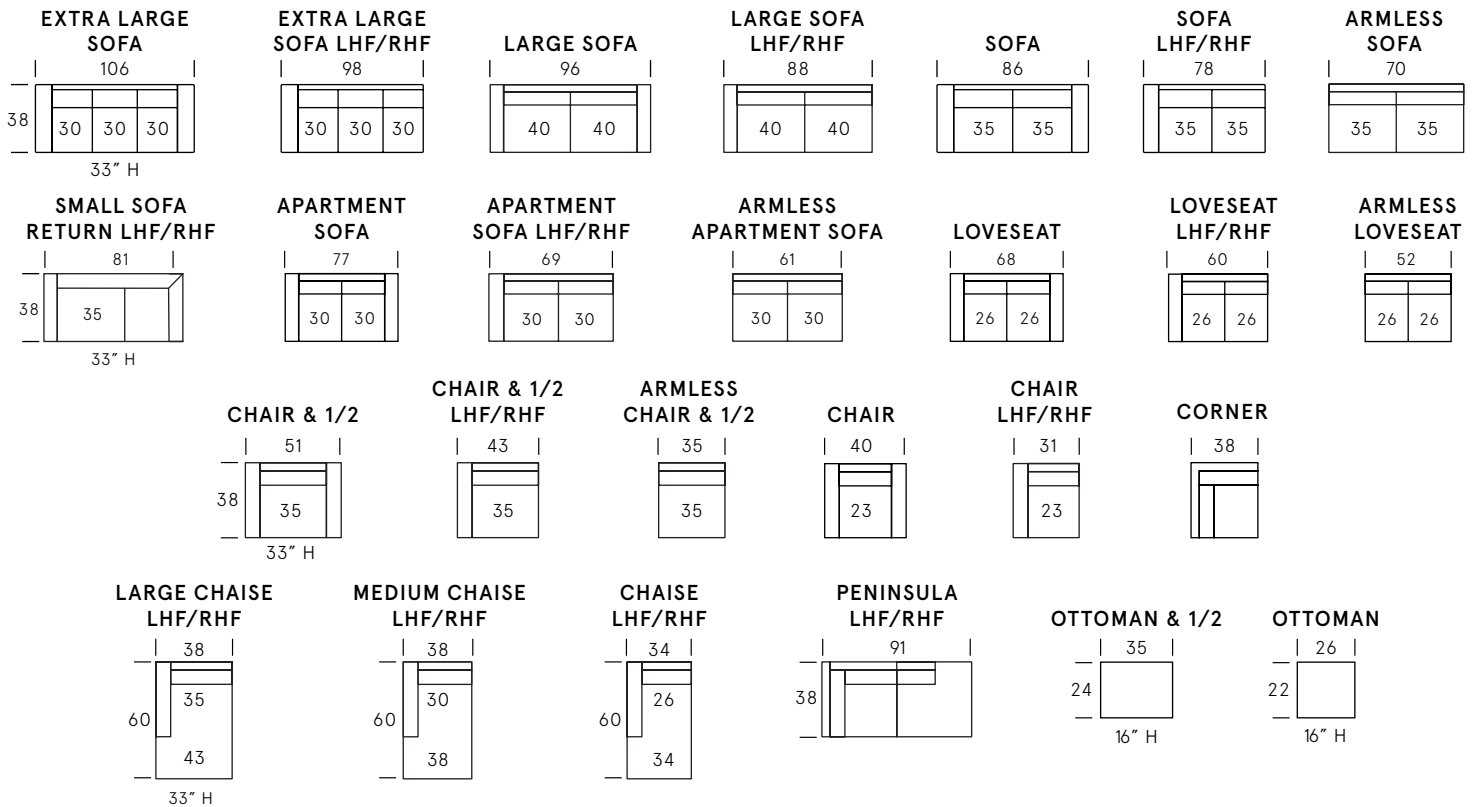

Lustro Collection

SEAT DEPTH: 24"

SEAT HEIGHT: 17"

ARM HEIGHT: 22"

Standard Features

Kiln-dried hardwood frame. Sinuous spring system. Eco-friendly construction. 2.2 gel infused, high resiliency foam core seat cushions wrapped in soft foam. Fibre filled back cushions. Loose seats and loose backs. Available in fabric or leather. Bench-made in Canada.

As an inherent quality of a hand-crafted product, all dimensions are approximate.

Wood Finishes

Dark Walnut

Espresso

Black