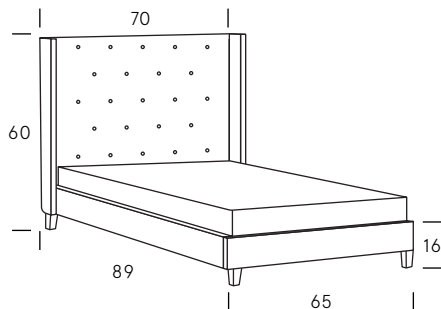

Ava Bed Collection

Standard Features

Complete bed with headboard and rails. Available in Queen or King size.
Diamond pinch detail on headboard. 5" wood leg. Available in fabric or leather. Bench-made in Canada.

QUEEN

KING

Standard Box Spring

Slats sit 2" from bottom of rail to bottom of slats

Platform Upgrade

Slats sit 2" from top of bed rail to top of platform

As an inherent quality of a hand-crafted product, all dimensions are approximate.