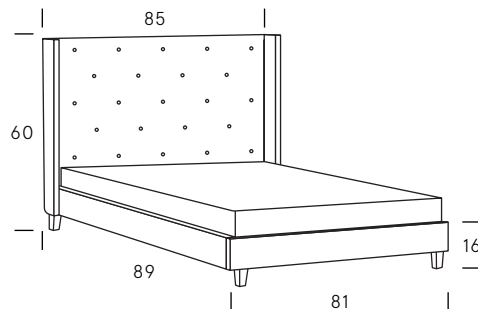

Ava Bed Collection

Standard Features

Complete bed with headboard and rails. Available in Queen or King size.
Diamond pinch detail on headboard. 5" wood leg. Available in fabric or leather. Bench-made in Canada.

QUEEN

KING

Standard Box Spring

Slats sit 2" from bottom of rail to bottom of slats

Platform Upgrade

Slats sit 2" from top of bed rail to top of platform

As an inherent quality of a hand-crafted product, all dimensions are approximate.