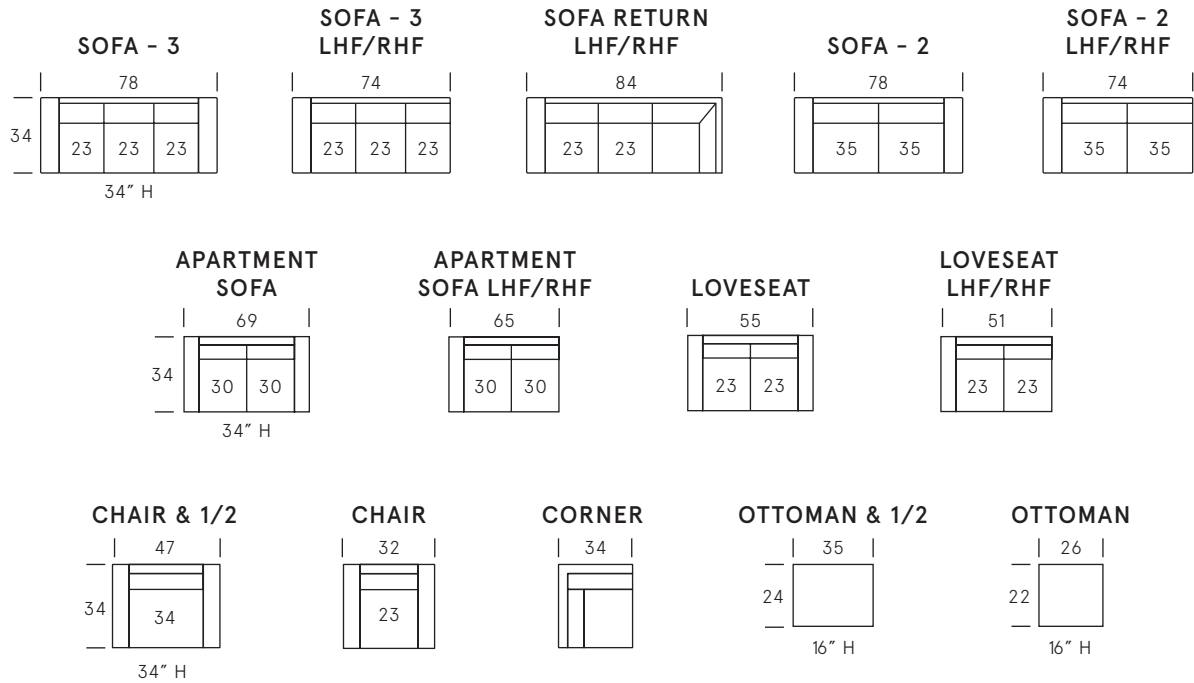

Eboli Collection

SEAT DEPTH: 21"

SEAT HEIGHT: 17"

ARM HEIGHT: 23"

Standard Features

Kiln-dried hardwood frame. Sinuous spring system. Eco-friendly construction. Soy-based, fibre wrapped, 2.2 gel infused foam seat cushions. Fibre filled back cushions. Loose seats and loose backs. Available in fabric or leather. Bench-made in Canada.

Metal Finishes

Black

Chrome

As an inherent quality of a hand-crafted product, all dimensions are approximate.