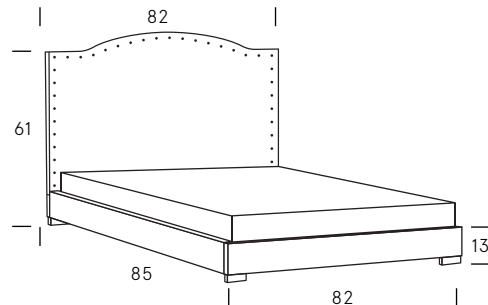

Camila Bed Collection

Standard Features

Complete bed with headboard and rails. Available in Queen or King size.
Available in fabric or leather. Nail head detail. Bench-made in Canada.

QUEEN

KING

Standard Box Spring

Slats sit 2" from bottom of rail to bottom of slats.

Platform Upgrade

Slats sit 2" from top of bed rail to top of platform.

As an inherent quality of a hand-crafted product, all dimensions are approximate.