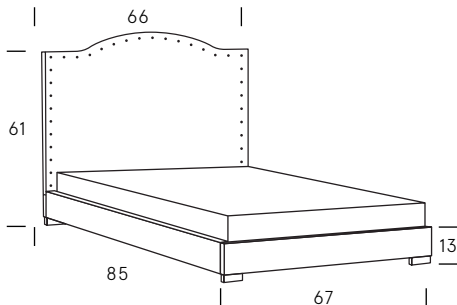

Camila Bed Collection

Standard Features

Complete bed with headboard and rails. Available in Queen or King size.
Available in fabric or leather. Nail head detail. Bench-made in Canada.

QUEEN

KING

Standard Box Spring

Slats sit 2" from bottom of rail to bottom of slats.

Platform Upgrade

Slats sit 2" from top of bed rail to top of platform.

As an inherent quality of a hand-crafted product, all dimensions are approximate.