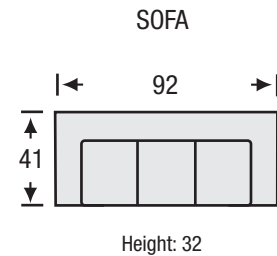

Lancaster

Sofa Collection

The Lancaster Sofa features:

- No Sag Spring System
- Foam Seat with Feather Blend Topper
- Tufted Back
- Loose Seat

LEGACY
LEATHER

Lancaster

Sofa Collection

Seat Depth	24
Seat Height	18
Arm Height	30