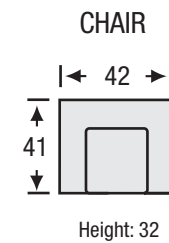

Lancaster

Sofa Collection

The Lancaster Sofa features:

- No Sag Spring System
- Foam Seat with Feather Blend Topper
- Tufted Back
- Loose Seat

LEGACY
LEATHER

Lancaster

Sofa Collection

Seat Depth	24
Seat Height	18
Arm Height	30