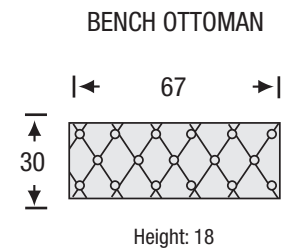

Lancaster

Sofa Collection

The Lancaster Sofa features:

- No Sag Spring System
- Foam Seat with Feather Blend Topper
- Tufted Back
- Loose Seat

LEGACY
LEATHER

Lancaster

Sofa Collection

Seat Depth	24
Seat Height	18
Arm Height	30