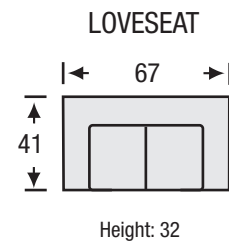

Lancaster

Sofa Collection

The Lancaster Sofa features:

- No Sag Spring System
- Foam Seat with Feather Blend Topper
- Tufted Back
- Loose Seat

LEGACY
LEATHER

Lancaster

Sofa Collection

Seat Depth	24
Seat Height	18
Arm Height	30