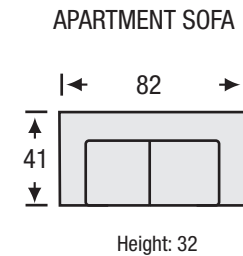

Lancaster

Sofa Collection

The Lancaster Sofa features:

- No Sag Spring System
- Foam Seat with Feather Blend Topper
- Tufted Back
- Loose Seat

LEGACY
LEATHER

Lancaster

Sofa Collection

Seat Depth	24
Seat Height	18
Arm Height	30