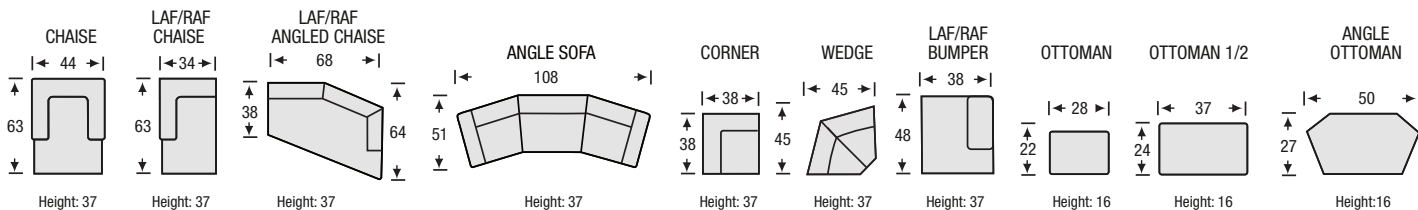

All measurements are approximate, sizes may vary

The Campio Group Fine Leather Furniture
5770 Highway #7, Unit 1
Woodbridge, On L4L 1T8
Tel: 905.850.6636 • Fax: 905.850.6640