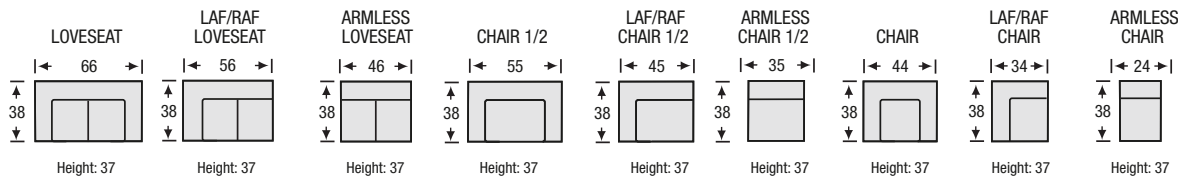

All measurements are approximate, sizes may vary

The Campio Group Fine Leather Furniture
5770 Highway #7, Unit 1
Woodbridge, On L4L 1T8
Tel: 905.850.6636 • Fax: 905.850.6640