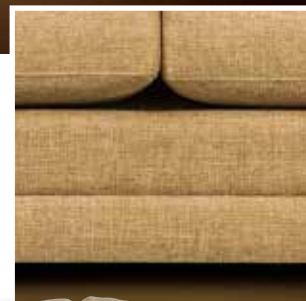

Legacy
LEATHER

*A New Concept In
Creating Your Own
Custom Sofa*

#mySofa

Top Stitch

Welt

Pleat & Welt

Knife Edge

Old Gold - 08

Natural - 01

Fish Eye - 01

Pewter - 01

Bottom Band

Tapered

Round

One Seat

Knife