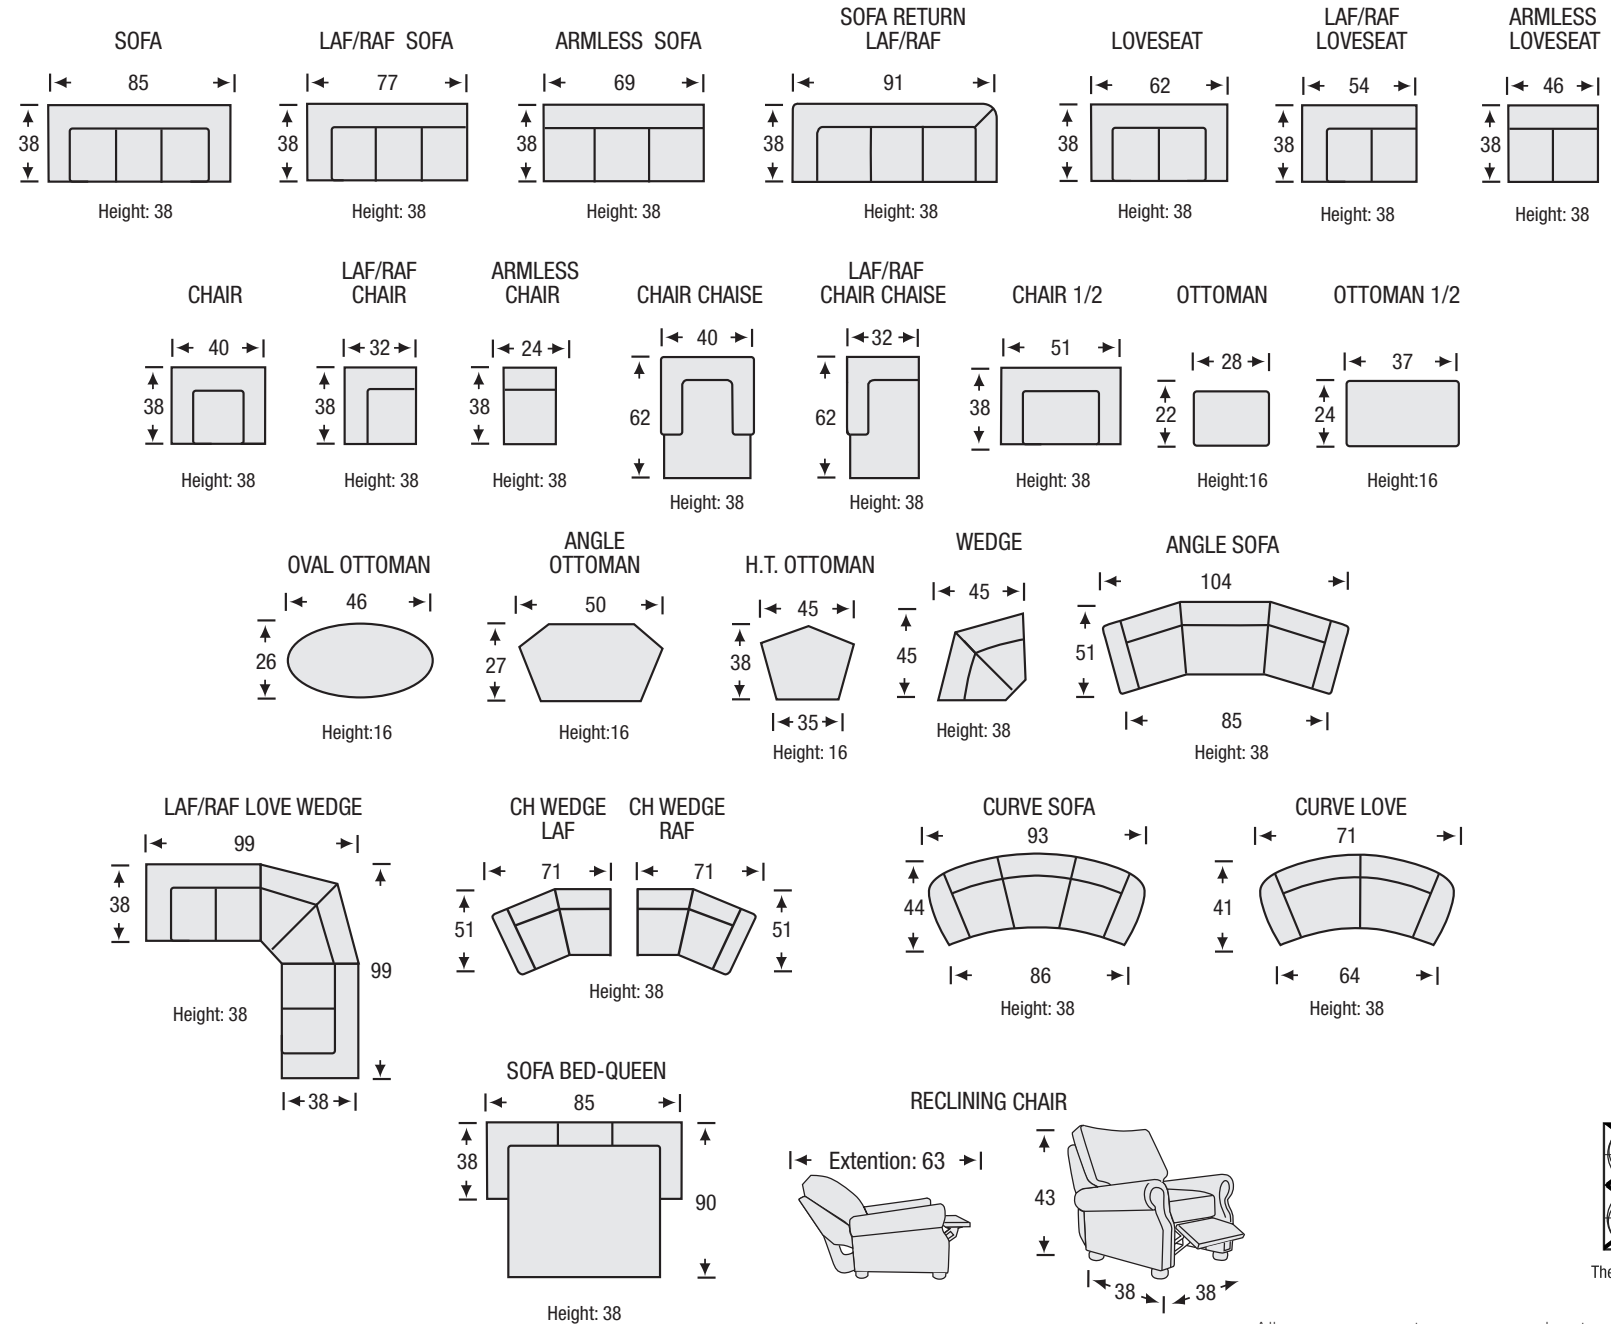

Parisian

Sofa Collection

The Parisian Sofa features:

- 8 Way Hand Tied Spring System
- Pocket Coil Seating with Feather Blend Topper
- Fibre Filled Back Cushions
- Loose Seat and Loose Back

LEGACY
LEATHER

Parisian

Sofa Collection

Seat Depth	21
Seat Height	20
Arm Height	27

The hallmark in luxury seating.

All measurements are approximate. Sizes may vary.

The Campio Group Fine Leather Furniture, 5770 Highway #7, Unit 1, Woodbridge, On L4L 1T8, Tel: 905.850.6636 • Fax: 905.850.6640