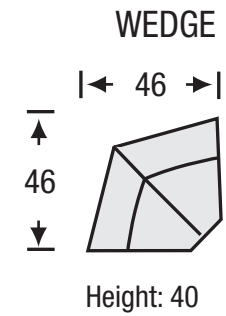

Peyton Motion

The Peyton Motion features:

- Hardwood Frame Construction
- Pocket Coil Seating with Feather Blend Topper
- Fibre Filled Back Cushions
- Loose Seat Cushions
- Removable Back Cushions

LEGACY
LEATHER
-MOTION-

Peyton Motion

Seat Depth	21
Seat Height	20
Arm Height	25

All measurements are approximate. Sizes may vary.