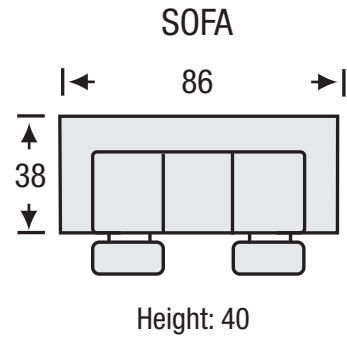

Peyton Motion

The Peyton Motion features:

- Hardwood Frame Construction
- Pocket Coil Seating with Feather Blend Topper
- Fibre Filled Back Cushions
- Loose Seat Cushions
- Removable Back Cushions

LEGACY
LEATHER
-MOTION-

Peyton Motion

Seat Depth	21
Seat Height	20
Arm Height	25

All measurements are approximate. Sizes may vary.