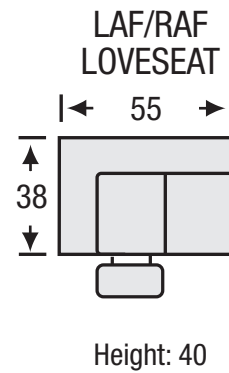

Peyton Motion

Seat Depth	21
Seat Height	20
Arm Height	25

All measurements are approximate. Sizes may vary.