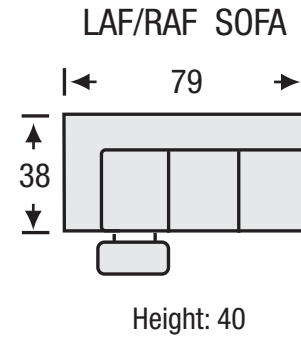

Peyton Motion

Seat Depth	21
Seat Height	20
Arm Height	25

All measurements are approximate. Sizes may vary.