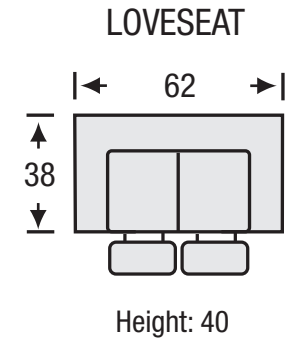

Peyton Motion

Seat Depth	21
Seat Height	20
Arm Height	25

All measurements are approximate. Sizes may vary.