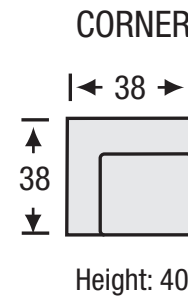

Peyton Motion

Seat Depth	21
Seat Height	20
Arm Height	25

All measurements are approximate. Sizes may vary.