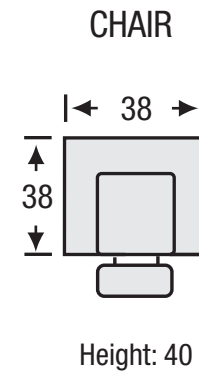

Peyton Motion

Seat Depth	21
Seat Height	20
Arm Height	25

All measurements are approximate. Sizes may vary.