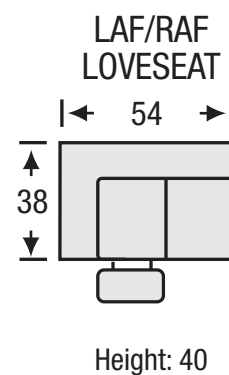

Quinn Motion

Seat Depth	21"
Seat Height	20"
Arm Height	24"

All measurements are approximate. Sizes may vary.

The Campio Group Fine Leather Furniture, 5770 Highway #7, Unit 1, Woodbridge, On L4L 1T8, Tel: 905.850.6636 • Fax: 905.850.6640