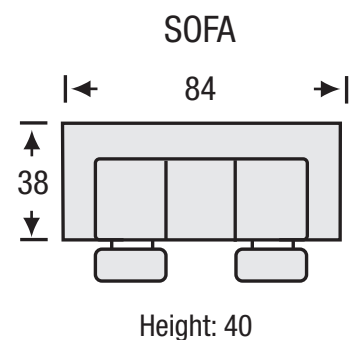

Quinn Motion

Seat Depth	21"
Seat Height	20"
Arm Height	24"

All measurements are approximate. Sizes may vary.

The Campio Group Fine Leather Furniture, 5770 Highway #7, Unit 1, Woodbridge, On L4L 1T8, Tel: 905.850.6636 • Fax: 905.850.6640