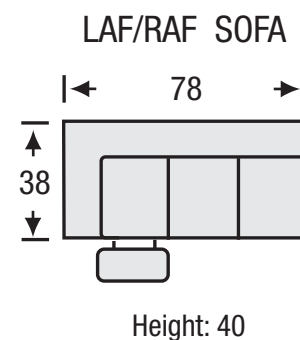

Quinn Motion

Seat Depth	21"
Seat Height	20"
Arm Height	24"

All measurements are approximate. Sizes may vary.

The Campio Group Fine Leather Furniture, 5770 Highway #7, Unit 1, Woodbridge, On L4L 1T8, Tel: 905.850.6636 • Fax: 905.850.6640