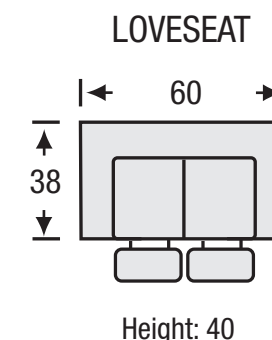

Quinn Motion

Seat Depth	21"
Seat Height	20"
Arm Height	24"

All measurements are approximate. Sizes may vary.

The Campio Group Fine Leather Furniture, 5770 Highway #7, Unit 1, Woodbridge, On L4L 1T8, Tel: 905.850.6636 • Fax: 905.850.6640