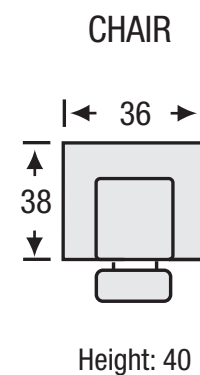

Quinn Motion

Seat Depth	21"
Seat Height	20"
Arm Height	24"

All measurements are approximate. Sizes may vary.

The Campio Group Fine Leather Furniture, 5770 Highway #7, Unit 1, Woodbridge, On L4L 1T8, Tel: 905.850.6636 • Fax: 905.850.6640