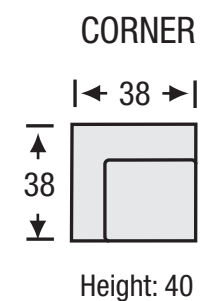

Quinn Motion

Seat Depth	21"
Seat Height	20"
Arm Height	24"

All measurements are approximate. Sizes may vary.

The Campio Group Fine Leather Furniture, 5770 Highway #7, Unit 1, Woodbridge, On L4L 1T8, Tel: 905.850.6636 • Fax: 905.850.6640