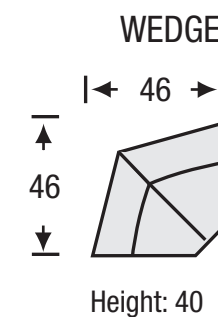

Quinn Motion

Seat Depth	21"
Seat Height	20"
Arm Height	24"

All measurements are approximate. Sizes may vary.

The Campio Group Fine Leather Furniture, 5770 Highway #7, Unit 1, Woodbridge, On L4L 1T8, Tel: 905.850.6636 • Fax: 905.850.6640