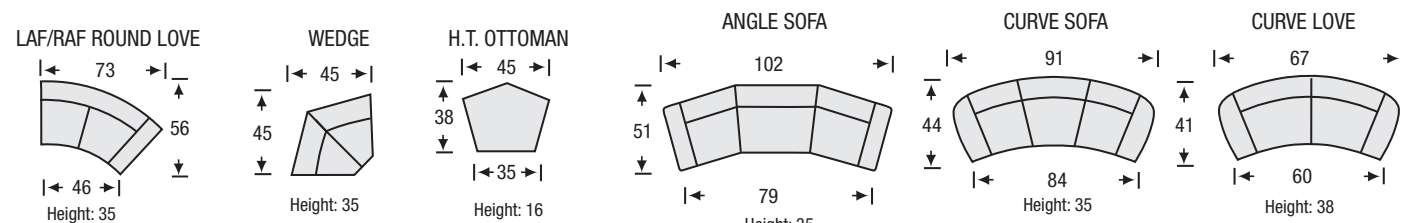

San Diego

Sofa Collection

The San Diego Sofa features:

- 8 Way Hand Tied Spring System
- Pocket Coil Seating with Feather Blend Topper
- Fibre Filled Back Cushions
- Loose Seat and Loose Back

San Diego

Sofa Collection

Seat Depth	20
Seat Height	18
Arm Height	25

The hallmark in luxury seating.

All measurements are approximate. Sizes may vary.

The Campio Group Fine Leather Furniture, 5770 Highway #7, Unit 1, Woodbridge, On L4L 1T8, Tel: 905.850.6636 • Fax: 905.850.6640