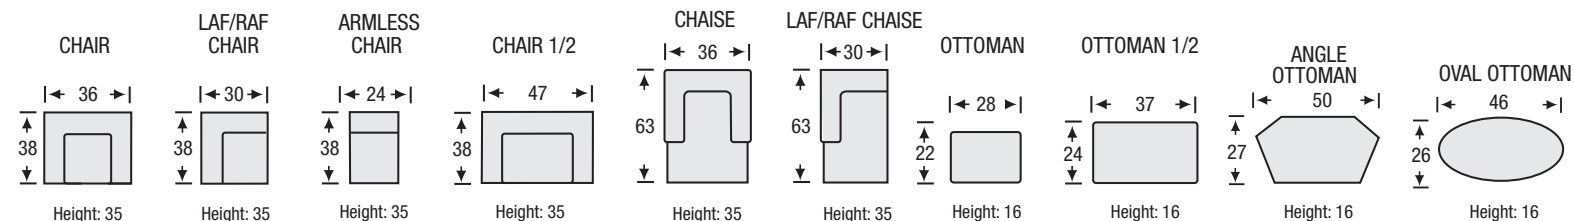

San Diego

Sofa Collection

The San Diego Sofa features:

- 8 Way Hand Tied Spring System
- Pocket Coil Seating with Feather Blend Topper
- Fibre Filled Back Cushions
- Loose Seat and Loose Back

San Diego

Sofa Collection

Seat Depth	20
Seat Height	18
Arm Height	25

The hallmark in luxury seating.

All measurements are approximate. Sizes may vary.

The Campio Group Fine Leather Furniture, 5770 Highway #7, Unit 1, Woodbridge, On L4L 1T8, Tel: 905.850.6636 • Fax: 905.850.6640