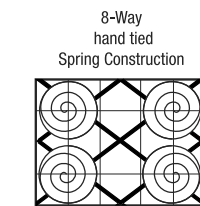

Seat Depth	20
Seat Height	18
Arm Height	25

The hallmark in luxury seating.

All measurements are approximate. Sizes may vary.

The Campio Group Fine Leather Furniture, 5770 Highway #7, Unit 1, Woodbridge, On L4L 1T8, Tel: 905.850.6636 • Fax: 905.850.6640