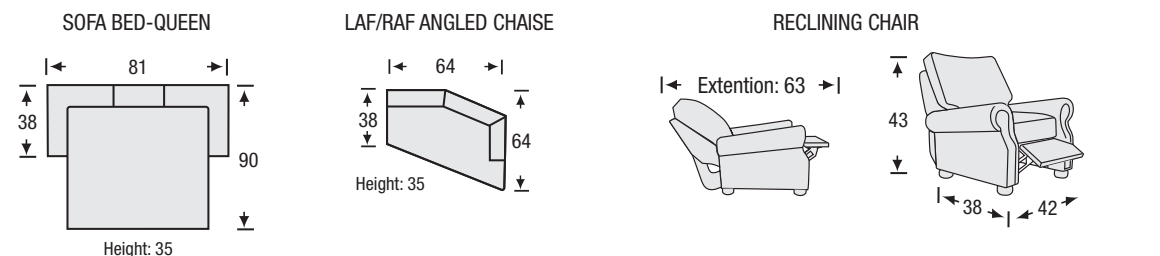

San Diego

Sofa Collection

The San Diego Sofa features:

- 8 Way Hand Tied Spring System
- Pocket Coil Seating with Feather Blend Topper
- Fibre Filled Back Cushions
- Loose Seat and Loose Back

San Diego

Sofa Collection

Seat Depth	20
Seat Height	18
Arm Height	25

The hallmark in luxury seating.

All measurements are approximate. Sizes may vary.

The Campio Group Fine Leather Furniture, 5770 Highway #7, Unit 1, Woodbridge, On L4L 1T8, Tel: 905.850.6636 • Fax: 905.850.6640