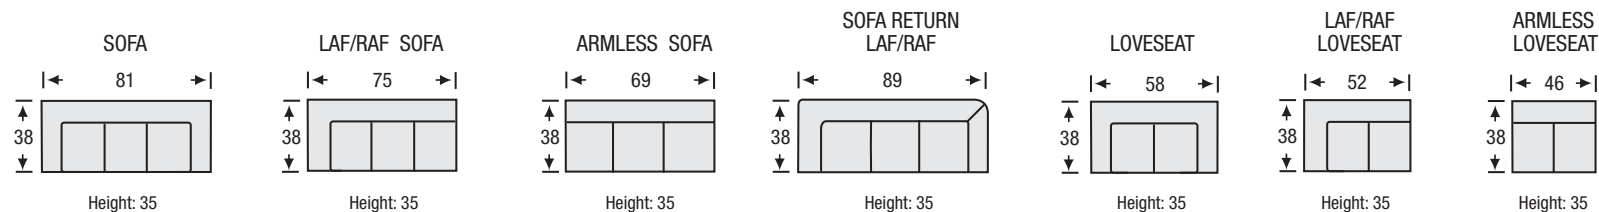

San Diego

Sofa Collection

The San Diego Sofa features:

- 8 Way Hand Tied Spring System
- Pocket Coil Seating with Feather Blend Topper
- Fibre Filled Back Cushions
- Loose Seat and Loose Back

San Diego

Sofa Collection

Seat Depth	20
Seat Height	18
Arm Height	25

The hallmark in luxury seating.

All measurements are approximate. Sizes may vary.

The Campio Group Fine Leather Furniture, 5770 Highway #7, Unit 1, Woodbridge, On L4L 1T8, Tel: 905.850.6636 • Fax: 905.850.6640