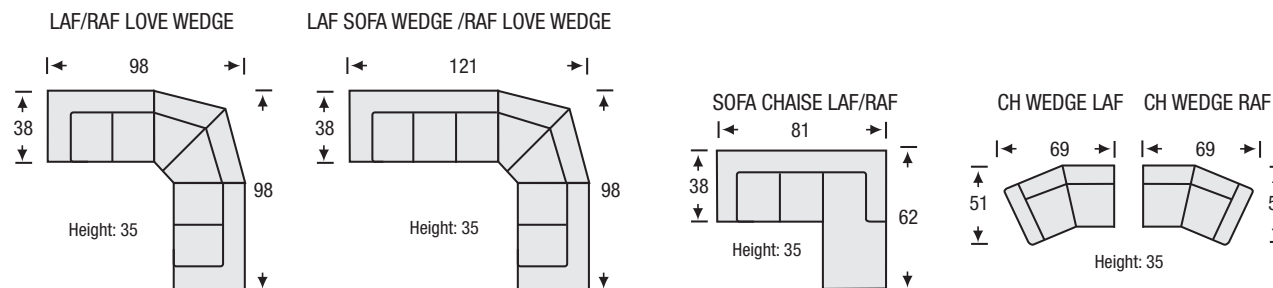

San Diego

Sofa Collection

The San Diego Sofa features:

- 8 Way Hand Tied Spring System
- Pocket Coil Seating with Feather Blend Topper
- Fibre Filled Back Cushions
- Loose Seat and Loose Back

San Diego

Sofa Collection

Seat Depth	20
Seat Height	18
Arm Height	25

The hallmark in luxury seating.

All measurements are approximate. Sizes may vary.

The Campio Group Fine Leather Furniture, 5770 Highway #7, Unit 1, Woodbridge, On L4L 1T8, Tel: 905.850.6636 • Fax: 905.850.6640