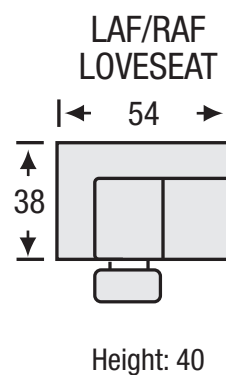

# San Diego Motion

Seat Depth	20"
Seat Height	20"
Arm Height	25"

All measurements are approximate. Sizes may vary.

The Campio Group Fine Leather Furniture, 5770 Highway #7, Unit 1, Woodbridge, On L4L 1T8, Tel: 905.850.6636 • Fax: 905.850.6640