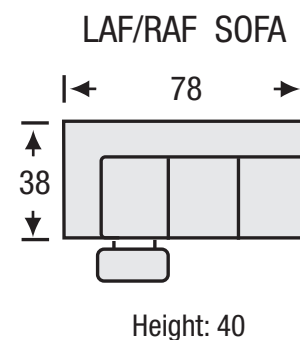

# San Diego Motion

Seat Depth	20"
Seat Height	20"
Arm Height	25"

All measurements are approximate. Sizes may vary.

The Campio Group Fine Leather Furniture, 5770 Highway #7, Unit 1, Woodbridge, On L4L 1T8, Tel: 905.850.6636 • Fax: 905.850.6640