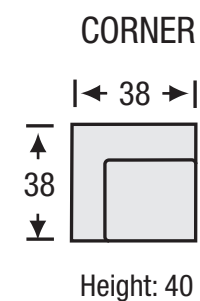

# San Diego Motion

Seat Depth	20"
Seat Height	20"
Arm Height	25"

All measurements are approximate. Sizes may vary.

The Campio Group Fine Leather Furniture, 5770 Highway #7, Unit 1, Woodbridge, On L4L 1T8, Tel: 905.850.6636 • Fax: 905.850.6640