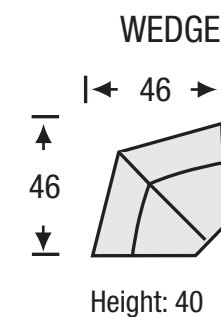

# San Diego Motion

The San Diego Motion features:

- Hardwood Frame Construction
- Pocket Coil Seating with Feather Blend Topper
- Fibre Filled Back Cushions
- Loose Seat Cushions
- Removable Back Cushions

# San Diego Motion

Seat Depth	20"
Seat Height	20"
Arm Height	25"

All measurements are approximate. Sizes may vary.

The Campio Group Fine Leather Furniture, 5770 Highway #7, Unit 1, Woodbridge, On L4L 1T8, Tel: 905.850.6636 • Fax: 905.850.6640