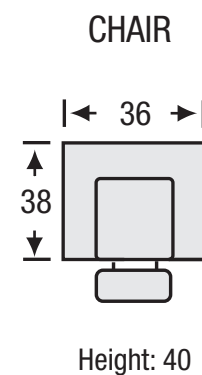

# San Diego Motion

Seat Depth	20"
Seat Height	20"
Arm Height	25"

All measurements are approximate. Sizes may vary.

The Campio Group Fine Leather Furniture, 5770 Highway #7, Unit 1, Woodbridge, On L4L 1T8, Tel: 905.850.6636 • Fax: 905.850.6640