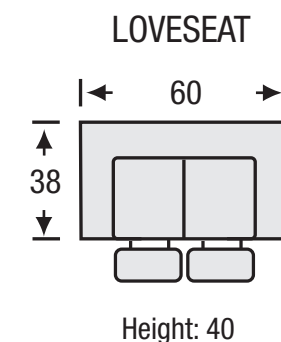

# San Diego Motion

Seat Depth	20"
Seat Height	20"
Arm Height	25"

All measurements are approximate. Sizes may vary.

The Campio Group Fine Leather Furniture, 5770 Highway #7, Unit 1, Woodbridge, On L4L 1T8, Tel: 905.850.6636 • Fax: 905.850.6640