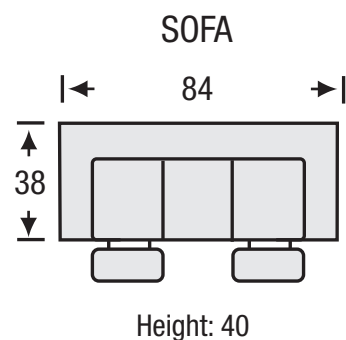

# San Diego Motion

The San Diego Motion features:

- Hardwood Frame Construction
- Pocket Coil Seating with Feather Blend Topper
- Fibre Filled Back Cushions
- Loose Seat Cushions
- Removable Back Cushions

# San Diego Motion

Seat Depth	20"
Seat Height	20"
Arm Height	25"

All measurements are approximate. Sizes may vary.

The Campio Group Fine Leather Furniture, 5770 Highway #7, Unit 1, Woodbridge, On L4L 1T8, Tel: 905.850.6636 • Fax: 905.850.6640