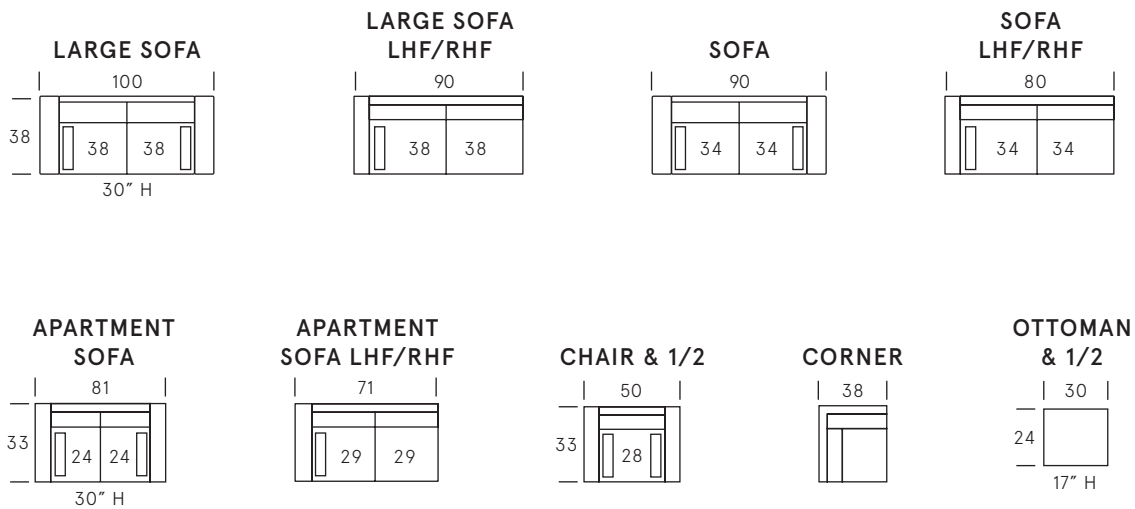

# Bolero Collection

SEAT DEPTH: 23"

SEAT HEIGHT: 18"

ARM HEIGHT: 28"

## Standard Features

Standard Features Kiln-dried hardwood frame. Sinuous spring system. Eco-friendly construction. Synthetic down-fill wrapped seat cushions. Synthetic down-fill back cushions. Loose seats and loose backs. Available in fabric and leather. Bench-made in Canada.

As an inherent quality of a hand-crafted product, all dimensions are approximate.