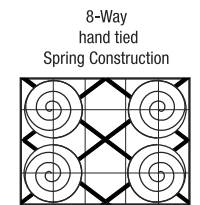

Seat Depth	21
Seat Height	20
Arm Height	26

The hallmark in luxury seating.

All measurements are approximate. Sizes may vary.

The Campio Group Fine Leather Furniture, 5770 Highway #7, Unit 1, Woodbridge, On L4L 1T8, Tel: 905.850.6636 • Fax: 905.850.6640