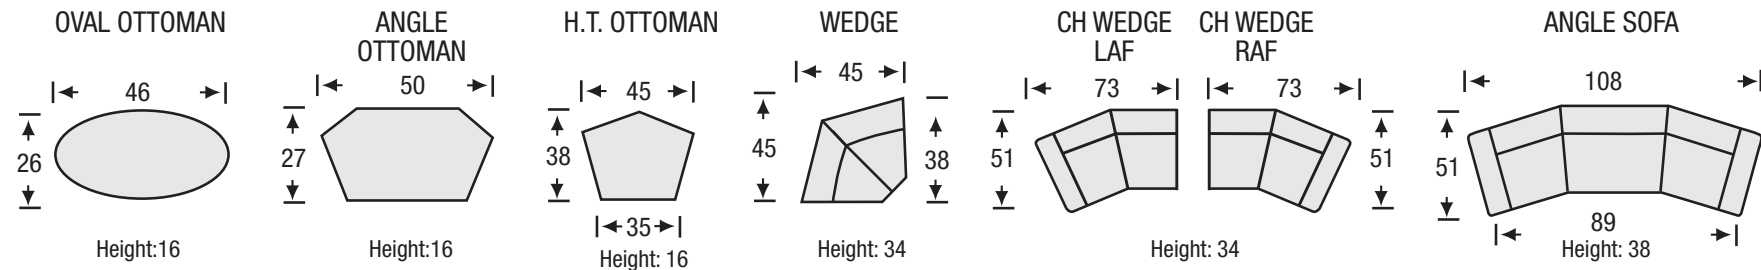

Tahoe

Sofa Collection

The Tahoe Sofa features:

- 8 Way Hand Tied Spring System
- Pocket Coil Seating with Feather Blend Topper
- Fibre Filled Back Cushions
- Loose Seat and Loose Back

LEGACY
LEATHER

Tahoe

Sofa Collection

Seat Depth	21
Seat Height	20
Arm Height	26

The hallmark in luxury seating.

All measurements are approximate. Sizes may vary.

The Campio Group Fine Leather Furniture, 5770 Highway #7, Unit 1, Woodbridge, On L4L 1T8, Tel: 905.850.6636 • Fax: 905.850.6640