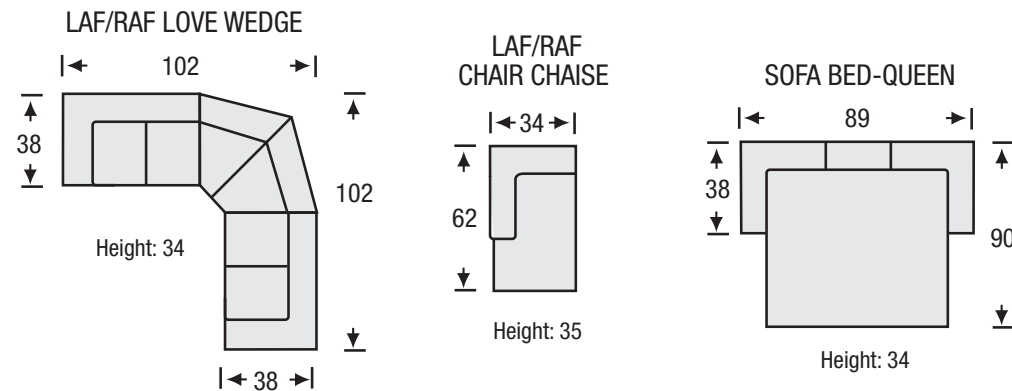

Seat Depth	21
Seat Height	20
Arm Height	26

The hallmark in luxury seating.

All measurements are approximate. Sizes may vary.

The Campio Group Fine Leather Furniture, 5770 Highway #7, Unit 1, Woodbridge, On L4L 1T8, Tel: 905.850.6636 • Fax: 905.850.6640