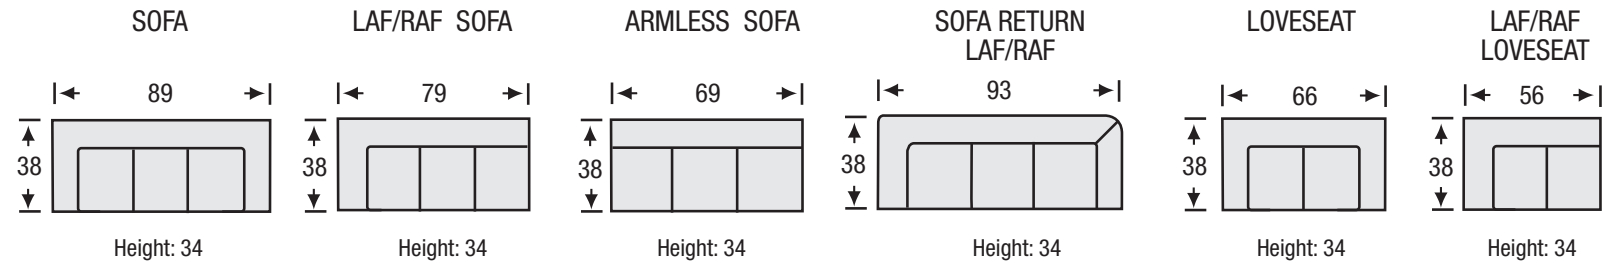

Tahoe

Sofa Collection

The Tahoe Sofa features:

- 8 Way Hand Tied Spring System
- Pocket Coil Seating with Feather Blend Topper
- Fibre Filled Back Cushions
- Loose Seat and Loose Back

LEGACY
LEATHER

Tahoe

Sofa Collection

Seat Depth	21
Seat Height	20
Arm Height	26

The hallmark in luxury seating.

All measurements are approximate. Sizes may vary.

The Campio Group Fine Leather Furniture, 5770 Highway #7, Unit 1, Woodbridge, On L4L 1T8, Tel: 905.850.6636 • Fax: 905.850.6640