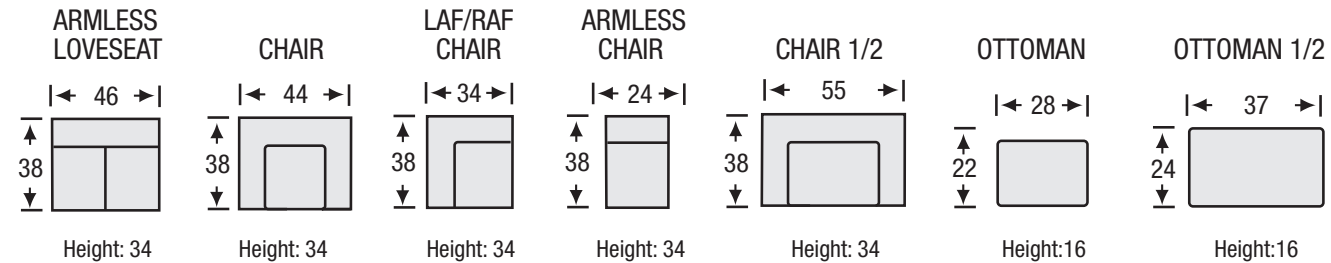

Tahoe

Sofa Collection

The Tahoe Sofa features:

- 8 Way Hand Tied Spring System
- Pocket Coil Seating with Feather Blend Topper
- Fibre Filled Back Cushions
- Loose Seat and Loose Back

LEGACY
LEATHER

Tahoe

Sofa Collection

Seat Depth	21
Seat Height	20
Arm Height	26

The hallmark in luxury seating.

All measurements are approximate. Sizes may vary.

The Campio Group Fine Leather Furniture, 5770 Highway #7, Unit 1, Woodbridge, On L4L 1T8, Tel: 905.850.6636 • Fax: 905.850.6640