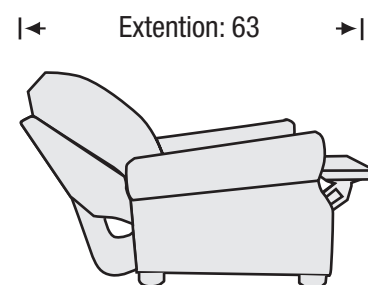

## Recliner

The Cibola Recliner features:

- Pocket Coil Seating with Feather Blend Topper
- Fibre Filled Back Cushions
- Tight Seat

## Recliner

Seat Depth	20"
Seat Height	20"
Arm Height	27"

All measurements are approximate. Sizes may vary.

The Campio Group Fine Leather Furniture, 5770 Highway #7, Unit 1, Woodbridge, On L4L 1T8, Tel: 905.850.6636 • Fax: 905.850.6640