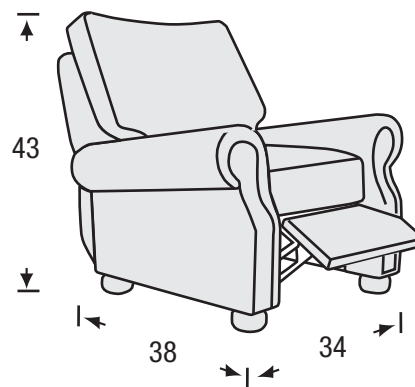

## Recliner

The Cibola Recliner features:

- Pocket Coil Seating with Feather Blend Topper
- Fibre Filled Back Cushions
- Tight Seat

## Recliner

Seat Depth	20"
Seat Height	20"
Arm Height	27"

All measurements are approximate. Sizes may vary.

The Campio Group Fine Leather Furniture, 5770 Highway #7, Unit 1, Woodbridge, On L4L 1T8, Tel: 905.850.6636 • Fax: 905.850.6640