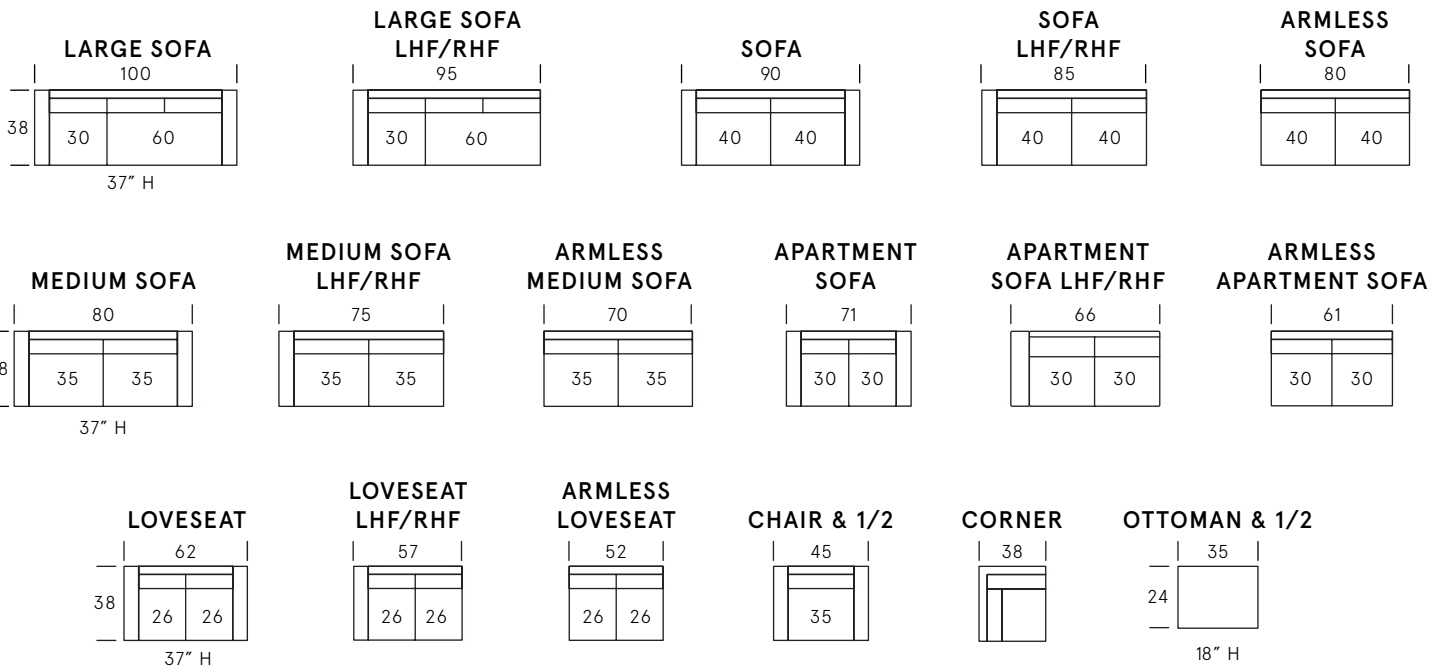

# Grace Collection

SEAT DEPTH: 23"

SEAT HEIGHT: 19"

ARM HEIGHT: 28"

## Standard Features

Kiln-dried hardwood frame. Sinuous spring system. Eco-friendly construction. Synthetic down-fill wrapped seat cushions. Feather blend back cushions. Loose seats and loose backs. Toss pillows and bolsters included. Available in fabric only. Bench-made in Canada.

## Metal & Wood Finishes

Black

As an inherent quality of a hand-crafted product, all dimensions are approximate.