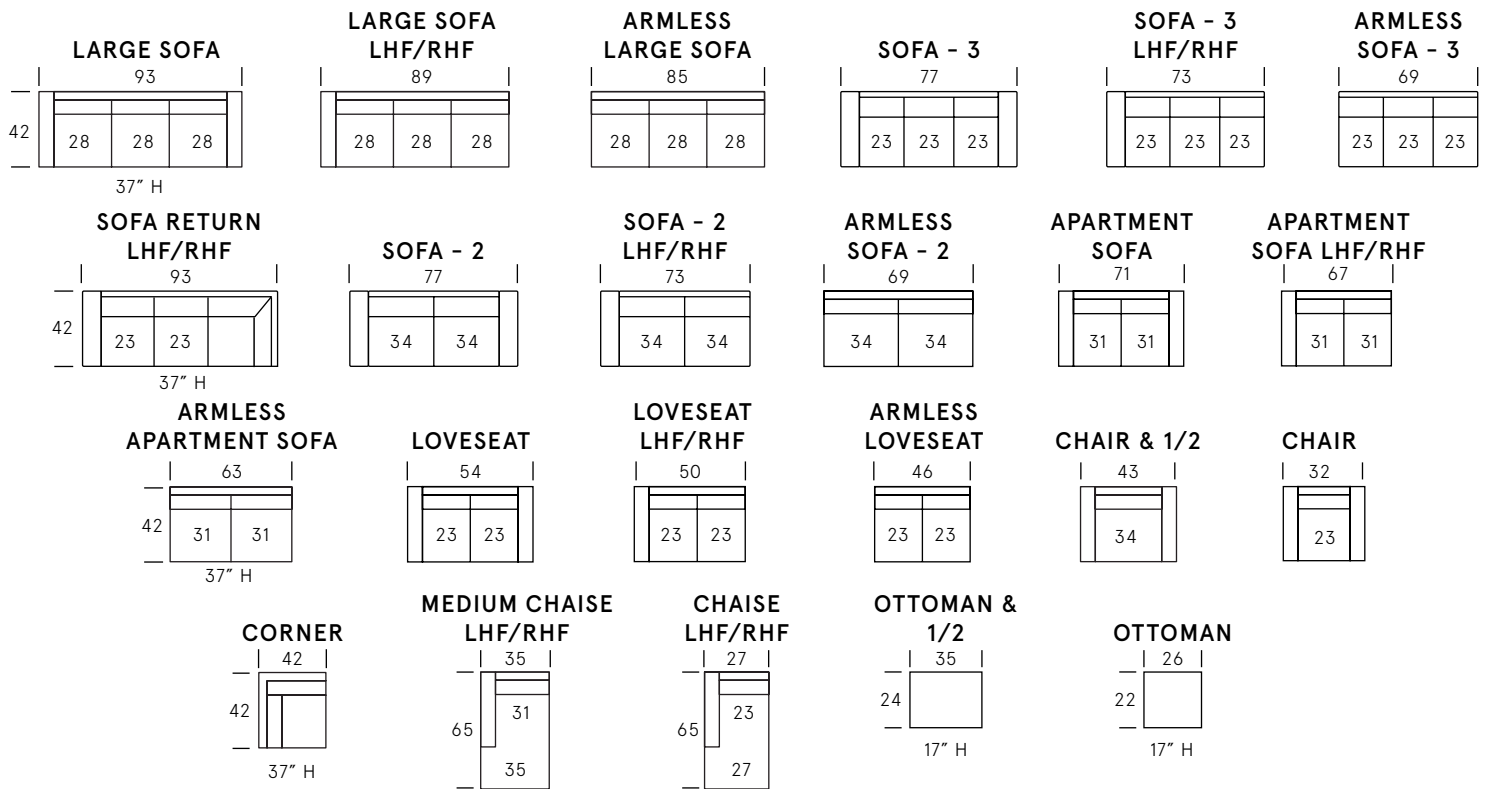

Harper Collection

SEAT DEPTH: 24"

SEAT HEIGHT: 19"

ARM HEIGHT: 24"

Standard Features

Kiln-dried hardwood frame. Sinuous spring system. Eco-friendly construction. 2.2 gel infused, high resiliency foam core seat cushions wrapped in soft foam. Fibre filled back cushions. Loose seats and loose backs. Available in fabric or leather. Bench-made in Canada.

As an inherent quality of a hand-crafted product, all dimensions are approximate.

Wood Finishes

Dark Walnut

Espresso

Black