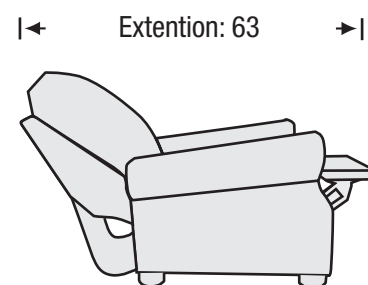

Mason

Recliner

The Mason Recliner features:

- Pocket Coil Seating with Feather Blend Topper
- Fibre Filled Back Cushions
- Tight Seat

LEGACY
LEATHER

Mason

Recliner

Seat Depth	20
Seat Height	20
Arm Height	26