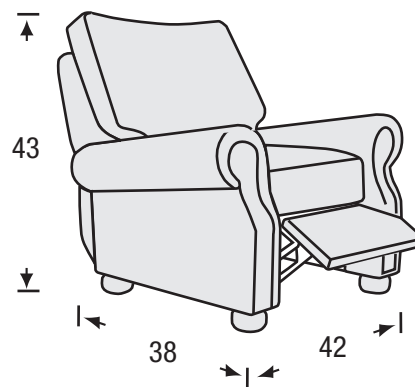

Mason

Recliner

The Mason Recliner features:

- Pocket Coil Seating with Feather Blend Topper
- Fibre Filled Back Cushions
- Tight Seat

LEGACY
LEATHER

Mason

Recliner

Seat Depth	20
Seat Height	20
Arm Height	26