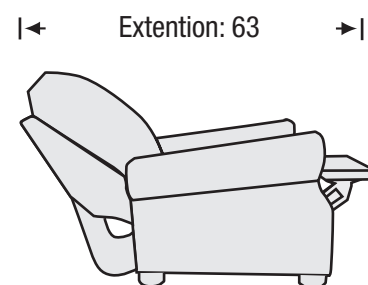

## Recliner

The Montrose Recliner features:

- Pocket Coil Seating with Feather Blend Topper
- Fibre Filled Back Cushions
- Tight Seat

**LEGACY**  
LEATHER

## Recliner

Seat Depth	20"
Seat Height	20"
Arm Height	26"

All measurements are approximate. Sizes may vary.

The Campio Group Fine Leather Furniture, 5770 Highway #7, Unit 1, Woodbridge, On L4L 1T8, Tel: 905.850.6636 • Fax: 905.850.6640