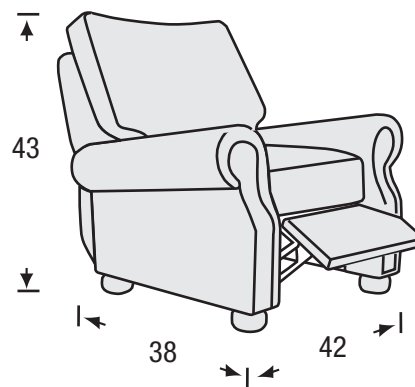

## Recliner

The Montrose Recliner features:

- Pocket Coil Seating with Feather Blend Topper
- Fibre Filled Back Cushions
- Tight Seat

**LEGACY**  
LEATHER

## Recliner

Seat Depth	20"
Seat Height	20"
Arm Height	26"

All measurements are approximate. Sizes may vary.

The Campio Group Fine Leather Furniture, 5770 Highway #7, Unit 1, Woodbridge, On L4L 1T8, Tel: 905.850.6636 • Fax: 905.850.6640