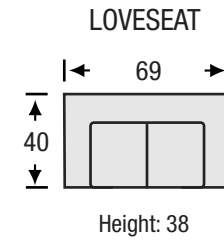

Tucson

Sofa Collection

The Tucson Sofa features:

- 8 Way Hand Tied Spring System
- Pocket Coil Seating with Feather Blend Topper
- Fibre Filled Back Cushions
- Loose Seat and Loose Back

LEGACY
LEATHER

Tucson

Sofa Collection

Seat Depth	21
Seat Height	20
Arm Height	28

The hallmark in luxury seating.

All measurements are approximate. Sizes may vary.

The Campio Group Fine Leather Furniture, 5770 Highway #7, Unit 1, Woodbridge, On L4L 1T8, Tel: 905.850.6636 • Fax: 905.850.6640