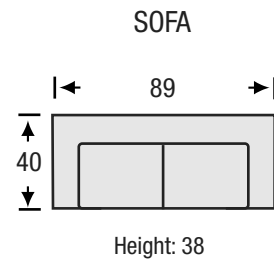

Tucson

Sofa Collection

The Tucson Sofa features:

- 8 Way Hand Tied Spring System
- Pocket Coil Seating with Feather Blend Topper
- Fibre Filled Back Cushions
- Loose Seat and Loose Back

LEGACY
LEATHER

Tucson

Sofa Collection

Seat Depth	21
Seat Height	20
Arm Height	28

The hallmark in luxury seating.

All measurements are approximate. Sizes may vary.

The Campio Group Fine Leather Furniture, 5770 Highway #7, Unit 1, Woodbridge, On L4L 1T8, Tel: 905.850.6636 • Fax: 905.850.6640