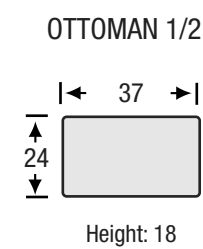

Sofa Collection

Seat Depth	21
Seat Height	20
Arm Height	28

The hallmark in luxury seating.

All measurements are approximate. Sizes may vary.

The Campio Group Fine Leather Furniture, 5770 Highway #7, Unit 1, Woodbridge, On L4L 1T8, Tel: 905.850.6636 • Fax: 905.850.6640