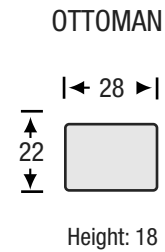

Sofa Collection

Seat Depth	21
Seat Height	20
Arm Height	28

The hallmark in luxury seating.

All measurements are approximate. Sizes may vary.

The Campio Group Fine Leather Furniture, 5770 Highway #7, Unit 1, Woodbridge, On L4L 1T8, Tel: 905.850.6636 • Fax: 905.850.6640