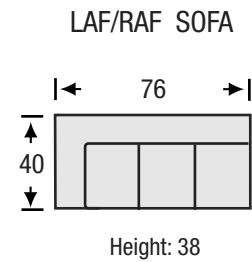

Tucson

Sofa Collection

The Tucson Sofa features:

- 8 Way Hand Tied Spring System
- Pocket Coil Seating with Feather Blend Topper
- Fibre Filled Back Cushions
- Loose Seat and Loose Back

LEGACY
LEATHER

Tucson

Sofa Collection

Seat Depth	21
Seat Height	20
Arm Height	28

The hallmark in luxury seating.

All measurements are approximate. Sizes may vary.

The Campio Group Fine Leather Furniture, 5770 Highway #7, Unit 1, Woodbridge, On L4L 1T8, Tel: 905.850.6636 • Fax: 905.850.6640