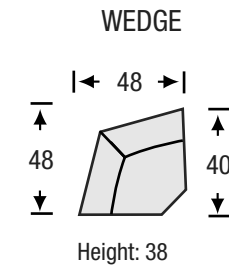

Tucson

Sofa Collection

The Tucson Sofa features:

- 8 Way Hand Tied Spring System
- Pocket Coil Seating with Feather Blend Topper
- Fibre Filled Back Cushions
- Loose Seat and Loose Back

LEGACY
LEATHER

Tucson

Sofa Collection

Seat Depth	21
Seat Height	20
Arm Height	28

The hallmark in luxury seating.

All measurements are approximate. Sizes may vary.

The Campio Group Fine Leather Furniture, 5770 Highway #7, Unit 1, Woodbridge, On L4L 1T8, Tel: 905.850.6636 • Fax: 905.850.6640