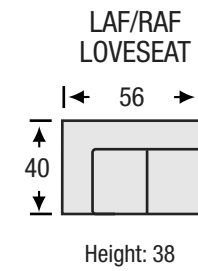

Sofa Collection

Seat Depth	21
Seat Height	20
Arm Height	28

The hallmark in luxury seating.

All measurements are approximate. Sizes may vary.

The Campio Group Fine Leather Furniture, 5770 Highway #7, Unit 1, Woodbridge, On L4L 1T8, Tel: 905.850.6636 • Fax: 905.850.6640