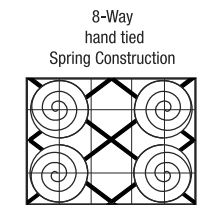

Sofa Collection

Seat Depth	21
Seat Height	20
Arm Height	28

The hallmark in luxury seating.

All measurements are approximate. Sizes may vary.

The Campio Group Fine Leather Furniture, 5770 Highway #7, Unit 1, Woodbridge, On L4L 1T8, Tel: 905.850.6636 • Fax: 905.850.6640