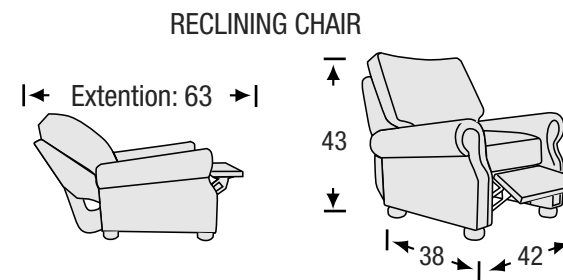

Tucson

Sofa Collection

The Tucson Sofa features:

- 8 Way Hand Tied Spring System
- Pocket Coil Seating with Feather Blend Topper
- Fibre Filled Back Cushions
- Loose Seat and Loose Back

LEGACY
LEATHER

Tucson

Sofa Collection

Seat Depth	21
Seat Height	20
Arm Height	28

The hallmark in luxury seating.

All measurements are approximate. Sizes may vary.

The Campio Group Fine Leather Furniture, 5770 Highway #7, Unit 1, Woodbridge, On L4L 1T8, Tel: 905.850.6636 • Fax: 905.850.6640