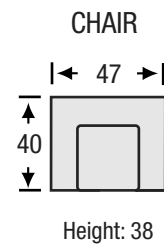

Sofa Collection

Seat Depth	21
Seat Height	20
Arm Height	28

The hallmark in luxury seating.

All measurements are approximate. Sizes may vary.

The Campio Group Fine Leather Furniture, 5770 Highway #7, Unit 1, Woodbridge, On L4L 1T8, Tel: 905.850.6636 • Fax: 905.850.6640