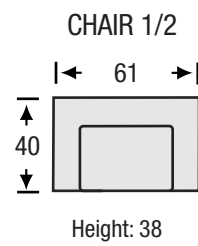

Sofa Collection

Seat Depth	21
Seat Height	20
Arm Height	28

The hallmark in luxury seating.

All measurements are approximate. Sizes may vary.

The Campio Group Fine Leather Furniture, 5770 Highway #7, Unit 1, Woodbridge, On L4L 1T8, Tel: 905.850.6636 • Fax: 905.850.6640