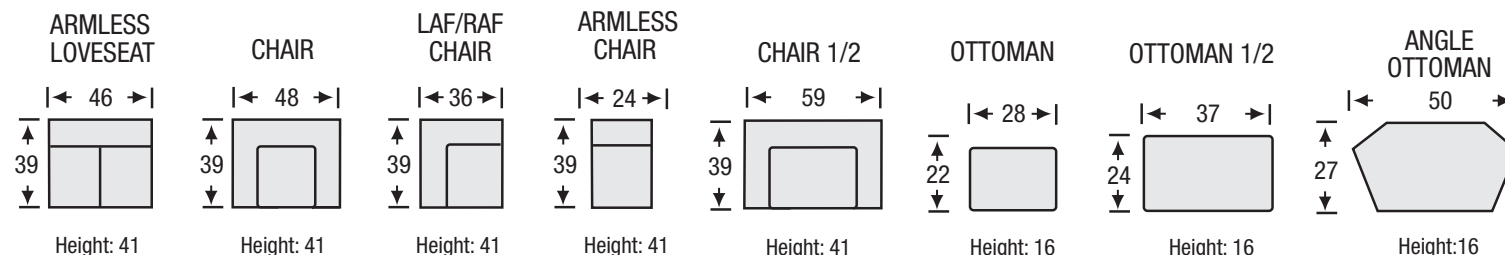

Wyoming

Sofa Collection

The Wyoming Sofa features:

- 8 Way Hand Tied Spring System
- Pocket Coil Seating with Feather Blend Topper
- Fibre Filled Back Cushions
- Loose Seat and Loose Back

LEGACY
LEATHER

Wyoming

Sofa Collection

Seat Depth	21"
Seat Height	20"
Arm Height	27"

The hallmark in luxury seating.

All measurements are approximate. Sizes may vary.

The Campio Group Fine Leather Furniture, 5770 Highway #7, Unit 1, Woodbridge, On L4L 1T8, Tel: 905.850.6636 • Fax: 905.850.6640