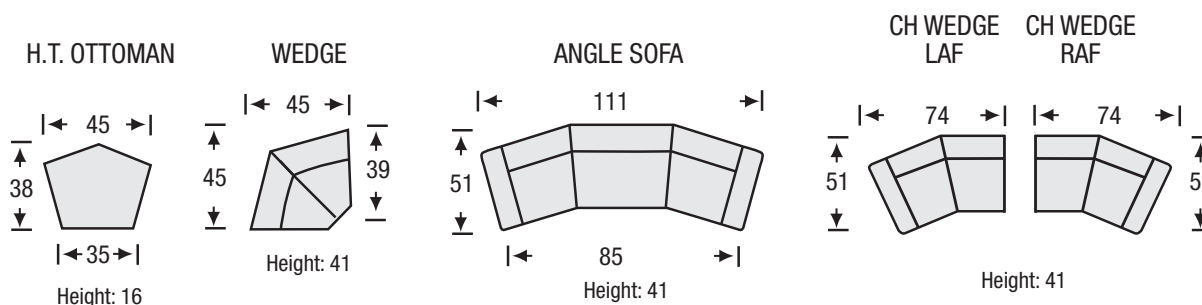

Wyoming

Sofa Collection

The Wyoming Sofa features:

- 8 Way Hand Tied Spring System
- Pocket Coil Seating with Feather Blend Topper
- Fibre Filled Back Cushions
- Loose Seat and Loose Back

LEGACY
LEATHER

Wyoming

Sofa Collection

Seat Depth	21"
Seat Height	20"
Arm Height	27"

The hallmark in luxury seating.

All measurements are approximate. Sizes may vary.

The Campio Group Fine Leather Furniture, 5770 Highway #7, Unit 1, Woodbridge, On L4L 1T8, Tel: 905.850.6636 • Fax: 905.850.6640