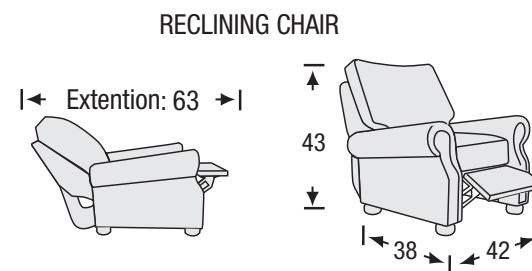

Wyoming

Sofa Collection

The Wyoming Sofa features:

- 8 Way Hand Tied Spring System
- Pocket Coil Seating with Feather Blend Topper
- Fibre Filled Back Cushions
- Loose Seat and Loose Back

LEGACY
LEATHER

Wyoming

Sofa Collection

Seat Depth	21"
Seat Height	20"
Arm Height	27"

The hallmark in luxury seating.

All measurements are approximate. Sizes may vary.

The Campio Group Fine Leather Furniture, 5770 Highway #7, Unit 1, Woodbridge, On L4L 1T8, Tel: 905.850.6636 • Fax: 905.850.6640