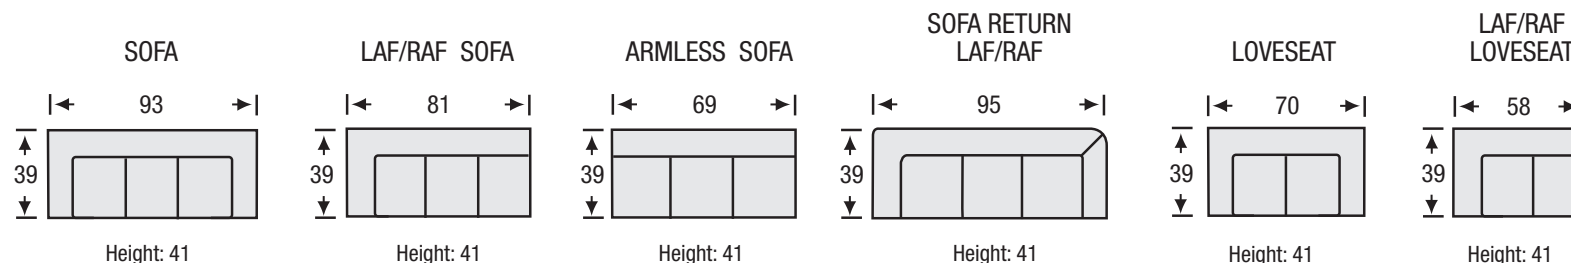

Wyoming

Sofa Collection

The Wyoming Sofa features:

- 8 Way Hand Tied Spring System
- Pocket Coil Seating with Feather Blend Topper
- Fibre Filled Back Cushions
- Loose Seat and Loose Back

LEGACY
LEATHER

Wyoming

Sofa Collection

Seat Depth	21"
Seat Height	20"
Arm Height	27"

The hallmark in luxury seating.

All measurements are approximate. Sizes may vary.

The Campio Group Fine Leather Furniture, 5770 Highway #7, Unit 1, Woodbridge, On L4L 1T8, Tel: 905.850.6636 • Fax: 905.850.6640