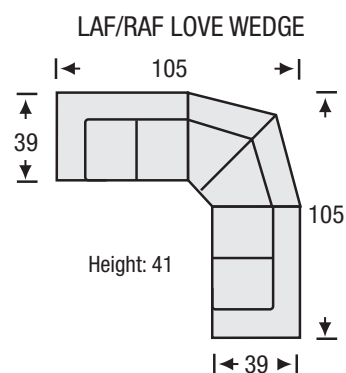

Wyoming

Sofa Collection

The Wyoming Sofa features:

- 8 Way Hand Tied Spring System
- Pocket Coil Seating with Feather Blend Topper
- Fibre Filled Back Cushions
- Loose Seat and Loose Back

LEGACY
LEATHER

Wyoming

Sofa Collection

Seat Depth	21"
Seat Height	20"
Arm Height	27"

The hallmark in luxury seating.

All measurements are approximate. Sizes may vary.

The Campio Group Fine Leather Furniture, 5770 Highway #7, Unit 1, Woodbridge, On L4L 1T8, Tel: 905.850.6636 • Fax: 905.850.6640