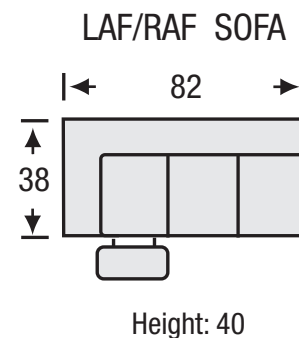

Wyoming Motion

Seat Depth	21"
Seat Height	20"
Arm Height	27"

All measurements are approximate. Sizes may vary.

The Campio Group Fine Leather Furniture, 5770 Highway #7, Unit 1, Woodbridge, On L4L 1T8, Tel: 905.850.6636 • Fax: 905.850.6640