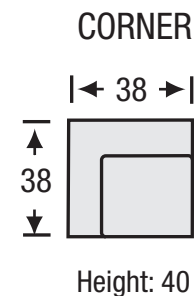

Wyoming Motion

Seat Depth	21"
Seat Height	20"
Arm Height	27"

All measurements are approximate. Sizes may vary.

The Campio Group Fine Leather Furniture, 5770 Highway #7, Unit 1, Woodbridge, On L4L 1T8, Tel: 905.850.6636 • Fax: 905.850.6640