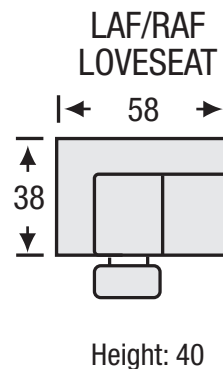

Wyoming Motion

Seat Depth	21"
Seat Height	20"
Arm Height	27"

All measurements are approximate. Sizes may vary.

The Campio Group Fine Leather Furniture, 5770 Highway #7, Unit 1, Woodbridge, On L4L 1T8, Tel: 905.850.6636 • Fax: 905.850.6640