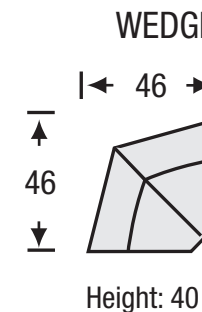

Wyoming Motion

Seat Depth	21"
Seat Height	20"
Arm Height	27"

All measurements are approximate. Sizes may vary.

The Campio Group Fine Leather Furniture, 5770 Highway #7, Unit 1, Woodbridge, On L4L 1T8, Tel: 905.850.6636 • Fax: 905.850.6640