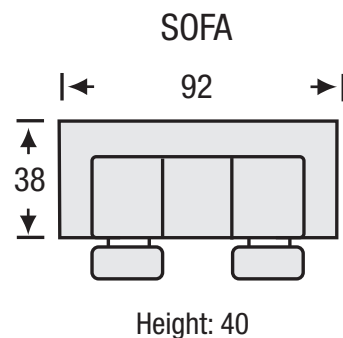

Wyoming Motion

The Wyoming Motion features:

- Hardwood Frame Construction
- Pocket Coil Seating with Feather Blend Topper
- Fibre Filled Back Cushions
- Loose Seat Cushions
- Removable Back Cushions

LEGACY
LEATHER
-MOTION-

Wyoming Motion

Seat Depth	21"
Seat Height	20"
Arm Height	27"

All measurements are approximate. Sizes may vary.

The Campio Group Fine Leather Furniture, 5770 Highway #7, Unit 1, Woodbridge, On L4L 1T8, Tel: 905.850.6636 • Fax: 905.850.6640