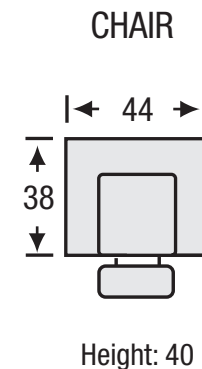

Wyoming Motion

Seat Depth	21"
Seat Height	20"
Arm Height	27"

All measurements are approximate. Sizes may vary.

The Campio Group Fine Leather Furniture, 5770 Highway #7, Unit 1, Woodbridge, On L4L 1T8, Tel: 905.850.6636 • Fax: 905.850.6640