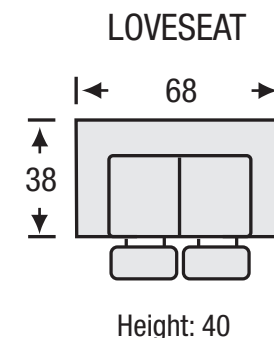

Wyoming Motion

Seat Depth	21"
Seat Height	20"
Arm Height	27"

All measurements are approximate. Sizes may vary.

The Campio Group Fine Leather Furniture, 5770 Highway #7, Unit 1, Woodbridge, On L4L 1T8, Tel: 905.850.6636 • Fax: 905.850.6640