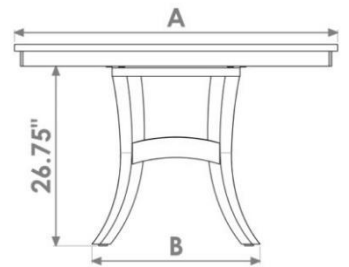

Cardinal-Kublai Kahn Table

A

B

42"	21"
48"	25"
54"	25"
60"	31.25"

Solid Top Configuration

Widths	42", 48", 54", 60"
Lengths	42", 48", 54", 60"
Top Thickness	1"
End Extension Option	No

Centre Extension Configuration

Widths	42", 48", 54", 60"
Lengths	42", 48", 54", 60"
Top Thickness	1"
Leaf Opening	24"
Leaf Widths	12", 16", 18"
Leaf Storage	No