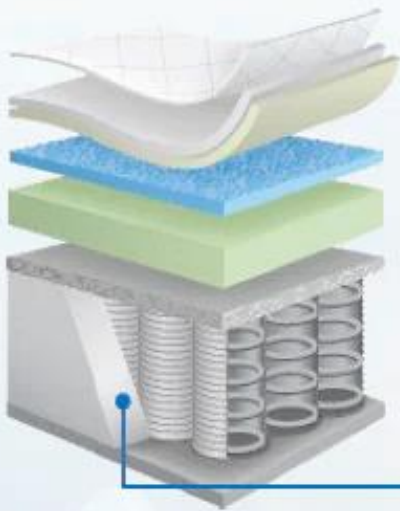

# GOLD Mattresses

- LUXURIOUS FABRIC
- COMFORT LAYERS
- GEL
- BIO GEL
- LUMBAR SUPPORT
- POCKET COIL
- FOAM ENCASE

SIZE	COIL COUNT	SIZE	COIL COUNT
TWIN	814	FULL XL	1054
TWIN XL	914	QUEEN	1160
FULL	992	KING	1476

**Mattress Style** Euro-Top

- Support System**
- DS Signature Double® Lumbar Support
  - 360° Ultra High Density Foam Encasement
  - 9" Double Tempered 13 Gauge Pocket Coil

- Comfort System** **Euro Top Upholstery**
- 1" 4lb Visco Cooling Gel
  - 2" Soy Bio Medium Density Foam

- Quilt Package**
- 1" Ultra Soft High Grade Visco Foam
  - 44oz Temperature Regulating Hollow Fill Fiber
  - Anti-Microbial Bamboo Infused Cotton Fabric

**Profile** 15" Height

- Warranty**
- 15 Year Non Pro-Rated Warranty
  - Code 3

**Comfort** Medium

- Aesthetics**
- Anti-Microbial Bamboo Infused Cotton Fabric
  - Breathable Mesh EuroTop Border
  - 6 Heavy Duty Handle
  - Hand Built in Canada