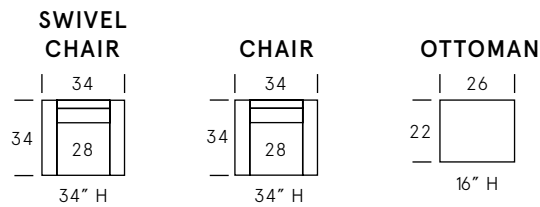

Adele

SEAT DEPTH: 20"

SEAT HEIGHT: 18"

ARM HEIGHT: 23"

Standard Features

Kiln-dried hardwood frame. Sinuous spring system. Eco-friendly construction. Soy-based, fibre wrapped, 2.2 gel infused foam seat cushion. Fibre filled back cushion. Loose seat and loose back. Available in fabric or leather. Bench-made in Canada.

As an inherent quality of a hand-crafted product, all dimensions are approximate.

Wood Finishes (for chair only)

Dark Walnut

Espresso

Black