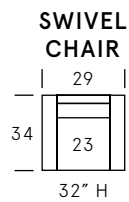

Jacob

SEAT DEPTH: 20"

SEAT HEIGHT: 18"

ARM HEIGHT: 23"

Standard Features

Kiln-dried hardwood frame. Sinuous spring system. Eco-friendly construction. Soy-based, fibre wrapped, 2.2 gel infused foam seat cushion. Loose seat and tight back. Available in fabric or leather. Bench-made in Canada.

As an inherent quality of a hand-crafted product, all dimensions are approximate.