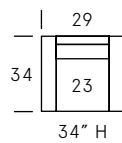

Paige

SWIVEL
CHAIR

SEAT DEPTH: 20"

SEAT HEIGHT: 18"

ARM HEIGHT: 23"

Standard Features

Kiln-dried hardwood frame. Sinuous spring system. Eco-friendly construction. 2.2 gel infused, high resiliency foam core seat cushion wrapped in soft foam. Fibre filled back cushion. Loose seat and loose back. Available in fabric or leather. Bench-made in Canada.

As an inherent quality of a hand-crafted product, all dimensions are approximate.