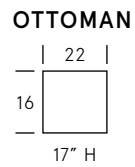

Skye

SEAT DEPTH: 18"

SEAT HEIGHT: 21"

ARM HEIGHT: 24"

Standard Features

Kiln-dried hardwood frame. Sinuous spring system. Eco-friendly construction. Soy-based, fibre wrapped, 2.2 gel infused foam seat cushion. Loose seat and tight back. Available in fabric or leather. Bench-made in Canada.

As an inherent quality of a hand-crafted product, all dimensions are approximate.

Metal Finishes

Black

Chrome

Gold