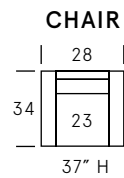

Skye

SEAT DEPTH: 18"

SEAT HEIGHT: 21"

ARM HEIGHT: 24"

Standard Features

Kiln-dried hardwood frame. Sinuous spring system. Eco-friendly construction. Soy-based, fibre wrapped, 2.2 gel infused foam seat cushion. Loose seat and tight back. Available in fabric or leather. Bench-made in Canada.

As an inherent quality of a hand-crafted product, all dimensions are approximate.

Metal Finishes

Black

Chrome

Gold