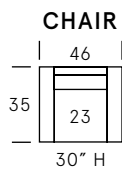

Soho

SEAT DEPTH: 24"

SEAT HEIGHT: 18"

ARM HEIGHT: 25"

Standard Features

Kiln-dried hardwood frame. Sinuous spring system. Eco-friendly construction. Soy-based, fibre wrapped, 2.2 gel infused foam seat cushion. Loose seat and tight back. Available in fabric only. Bench-made in Canada.